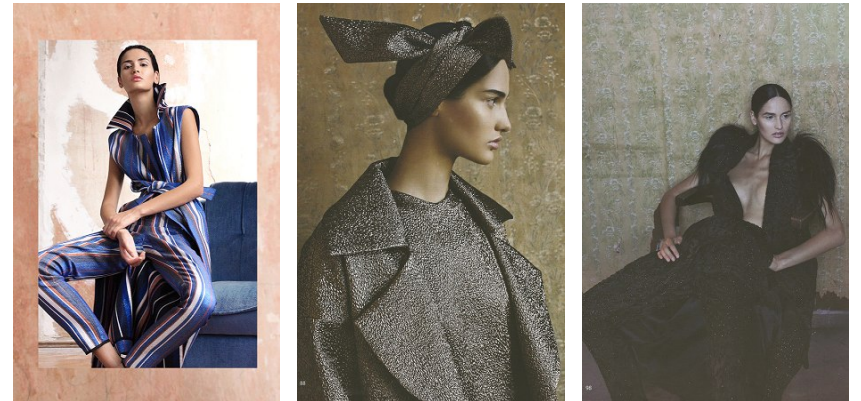

[www.stellamodels.com](http://www.stellamodels.com)

—  
STELLA  
MODELS  
×

HEIGHT	BUST	DRESS	WAIST	HIPS	SHOES	HAIR	EYES
180	83	34	59	89	40	BROWN	BLACK