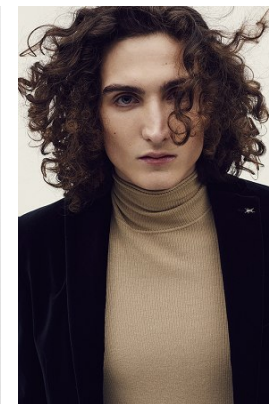

MATHIAS NOBEL

T: +43 1 586 90 27

office@stellamodels.com

www.stellamodels.com

—
STELLA
MODELS

MATHIAS NOBEL

T: +43 1 586 90 27

office@stellamodels.com

www.stellamodels.com

—
STELLA
MODELS

HEIGHT
189

CHEST
90

WAIST
72

SHOES
43

HAIR
BROWN

EYES
GREEN