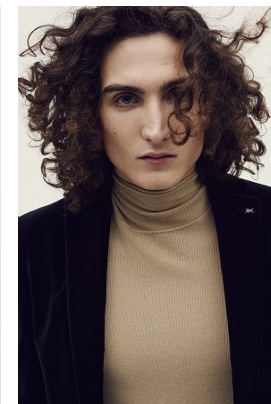

MATHIAS NOBEL

T: +43 1 586 90 27

office@stellamodels.com

—
STELLA
MODELS

www.stellamodels.com

MATHIAS NOBEL

T: +43 1 586 90 27

office@stellamodels.com

—
STELLA
MODELS

www.stellamodels.com

HEIGHT
189

CHEST
90

WAIST
72

SHOES
43

HAIR
BROWN

EYES
GREEN