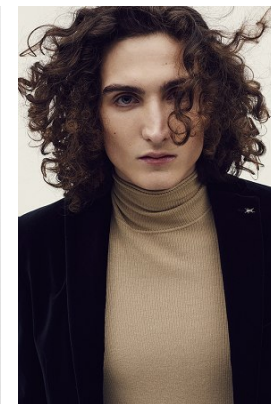

MATHIAS NOBEL

T: +43 1 586 90 27

office@stellamodels.com

www.stellamodels.com

—
STELLA
MODELS

MATHIAS NOBEL

T: +43 1 586 90 27

office@stellamodels.com

www.stellamodels.com

—
STELLA
MODELS

HEIGHT
189

CHEST
90

WAIST
72

SHOES
43

HAIR
BROWN

EYES
GREEN