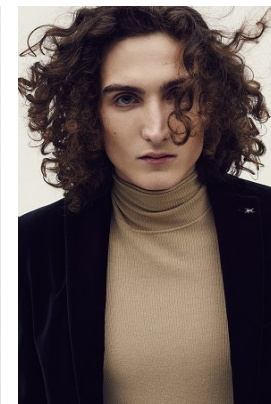

MATHIAS NOBEL

T: +43 1 586 90 27

office@stellamodels.com

www.stellamodels.com

—
STELLA
MODELS

MATHIAS NOBEL

T: +43 1 586 90 27

office@stellamodels.com

www.stellamodels.com

—
STELLA
MODELS

HEIGHT	CHEST	WAIST	SHOES	HAIR	EYES
189	90	72	43	BROWN	GREEN