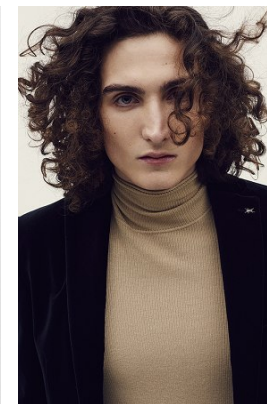

MATHIAS NOBEL

T: +43 1 586 90 27

office@stellamodels.com

www.stellamodels.com

—
STELLA
MODELS
×

MATHIAS NOBEL

T: +43 1 586 90 27

office@stellamodels.com

www.stellamodels.com

—
STELLA
MODELS
×

HEIGHT	CHEST	WAIST	SHOES	HAIR	EYES
189	90	72	43	BROWN	GREEN