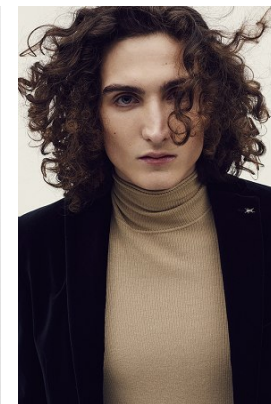

MATHIAS NOBEL

T: +43 1 586 90 27

*office@stellamodels.com*

[www.stellamodels.com](http://www.stellamodels.com)

—  
STELLA  
MODELS  
×

MATHIAS NOBEL

T: +43 1 586 90 27

*office@stellamodels.com*

[www.stellamodels.com](http://www.stellamodels.com)

—  
STELLA  
MODELS  
×

HEIGHT  
189

CHEST  
90

WAIST  
72

SHOES  
43

HAIR  
BROWN

EYES  
GREEN