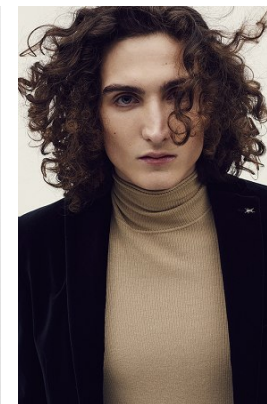

MATHIAS NOBEL

T: +43 1 586 90 27

*office@stellamodels.com*

[www.stellamodels.com](http://www.stellamodels.com)

—  
STELLA  
MODELS

MATHIAS NOBEL

T: +43 1 586 90 27

*office@stellamodels.com*

[www.stellamodels.com](http://www.stellamodels.com)

—  
STELLA  
MODELS

HEIGHT	CHEST	WAIST	SHOES	HAIR	EYES
189	90	72	43	BROWN	GREEN