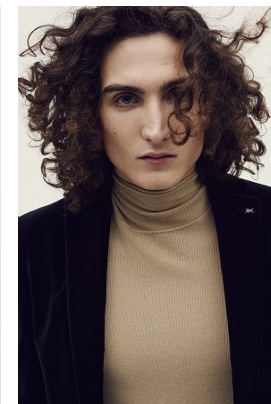

MATHIAS NOBEL

T: +43 1 586 90 27

*office@stellamodels.com*

[www.stellamodels.com](http://www.stellamodels.com)

—  
STELLA  
MODELS

MATHIAS NOBEL

T: +43 1 586 90 27

*office@stellamodels.com*

[www.stellamodels.com](http://www.stellamodels.com)

—  
STELLA  
MODELS

HEIGHT  
189

CHEST  
90

WAIST  
72

SHOES  
43

HAIR  
BROWN

EYES  
GREEN