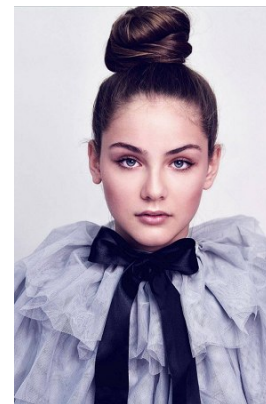

—
STELLA
MODELS
×

www.stellamodels.com

HEIGHT	BUST	DRESS	WAIST	HIPS	SHOES	HAIR	EYES
174	85	32-34	64	95	37.5	BROWN	BLUE/GREEN