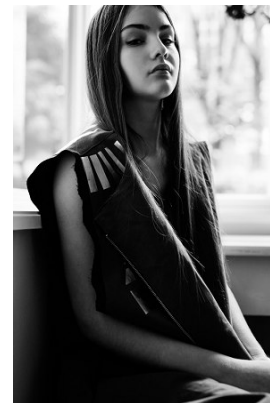

[www.stellamodels.com](http://www.stellamodels.com)

—  
STELLA  
MODELS  
×

HEIGHT	BUST	DRESS	WAIST	HIPS	SHOES	HAIR	EYES
174	85	32-34	64	95	37.5	BROWN	BLUE/GREEN