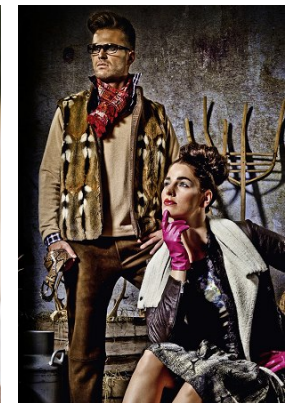

[www.stellamodels.com](http://www.stellamodels.com)

—  
STELLA  
MODELS  
×

HEIGHT	BUST	CHEST	WAIST	SHOES	HAIR	EYES
186	100	100	81	43	BROWN	BROWN