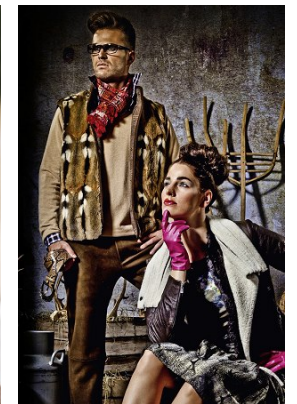

www.stellamodels.com

—
STELLA
MODELS
×

HEIGHT	BUST	CHEST	WAIST	SHOES	HAIR	EYES
186	100	100	81	43	BROWN	BROWN