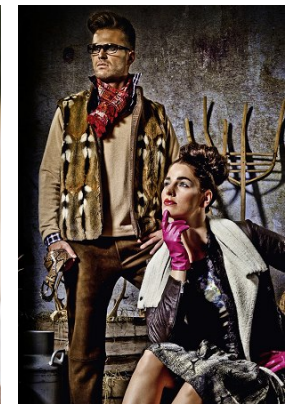

[www.stellamodels.com](http://www.stellamodels.com)

—  
STELLA  
MODELS  
×

HEIGHT	BUST	CHEST	WAIST	SHOES	HAIR	EYES
186	100	100	81	43	BROWN	BROWN