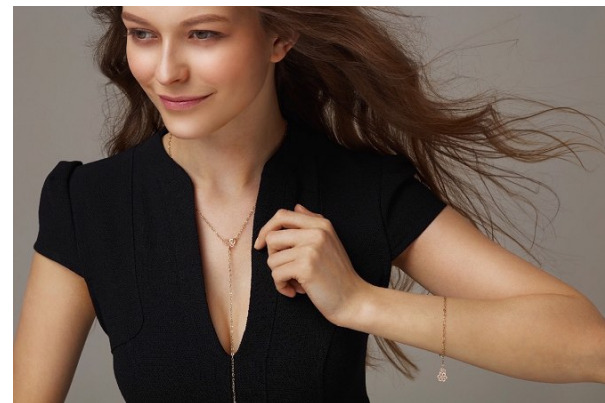

www.stellamodels.com

—
STELLA
MODELS
×

HEIGHT	BUST	DRESS	WAIST	HIPS	SHOES	HAIR	EYES
176	86	36	60	90	38	BROWN	GREEN