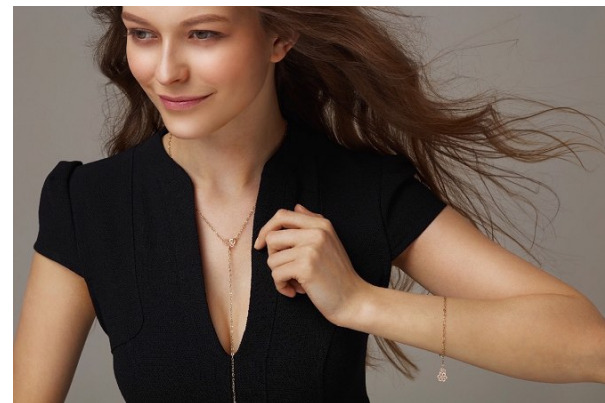

[www.stellamodels.com](http://www.stellamodels.com)

—  
STELLA  
MODELS  
×

HEIGHT	BUST	DRESS	WAIST	HIPS	SHOES	HAIR	EYES
176	86	36	60	90	38	BROWN	GREEN