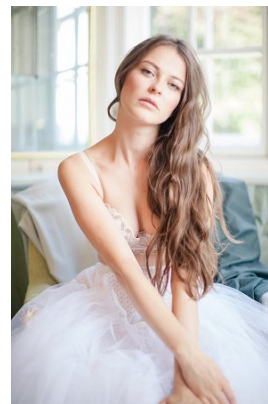

[www.stellamodels.com](http://www.stellamodels.com)

—  
STELLA  
MODELS  
×

HEIGHT	BUST	DRESS	WAIST	HIPS	SHOES	HAIR	EYES
176	86	36	60	90	38	BROWN	GREEN