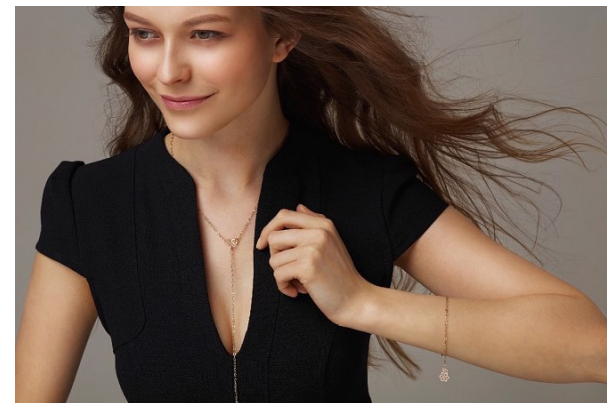

www.stellamodels.com

—
STELLA
MODELS
×

HEIGHT	BUST	DRESS	WAIST	HIPS	SHOES	HAIR	EYES
176	86	36	60	90	38	BROWN	GREEN