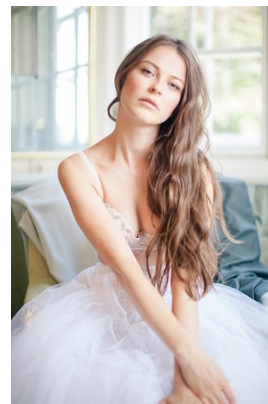

www.stellamodels.com

—
STELLA
MODELS
×

HEIGHT	BUST	DRESS	WAIST	HIPS	SHOES	HAIR	EYES
176	86	36	60	90	38	BROWN	GREEN