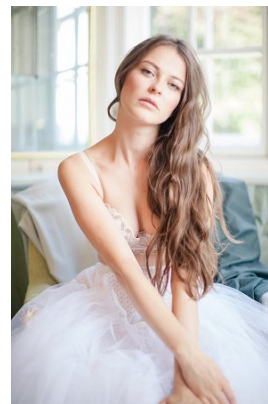

www.stellamodels.com

—
STELLA
MODELS
×

| | | | | | | | |
|--------|------|-------|-------|------|-------|-------|-------|
| HEIGHT | BUST | DRESS | WAIST | HIPS | SHOES | HAIR | EYES |
| 176 | 86 | 36 | 60 | 90 | 38 | BROWN | GREEN |