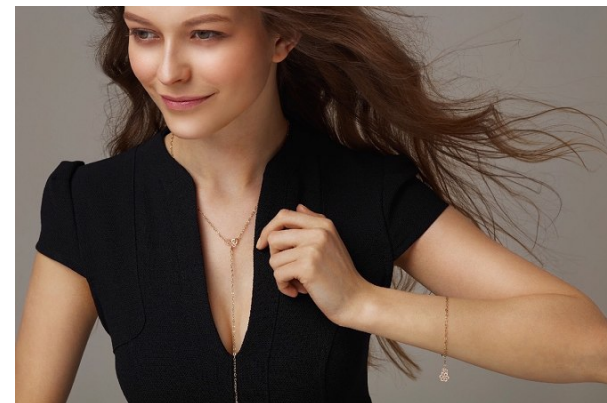

www.stellamodels.com

—
STELLA
MODELS
×

| | | | | | | | |
|--------|------|-------|-------|------|-------|-------|-------|
| HEIGHT | BUST | DRESS | WAIST | HIPS | SHOES | HAIR | EYES |
| 176 | 86 | 36 | 60 | 90 | 38 | BROWN | GREEN |