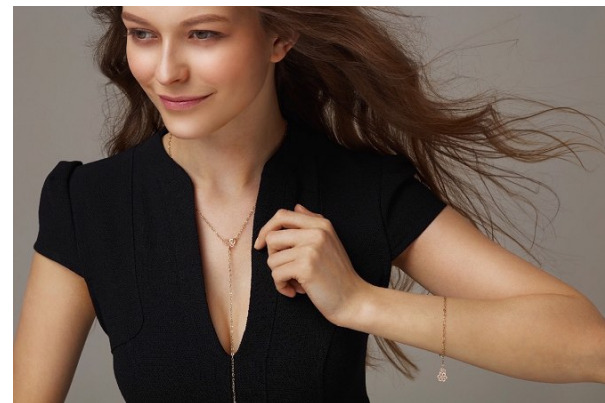

—
STELLA
MODELS
×

www.stellamodels.com

HEIGHT	BUST	DRESS	WAIST	HIPS	SHOES	HAIR	EYES
176	86	36	60	90	38	BROWN	GREEN