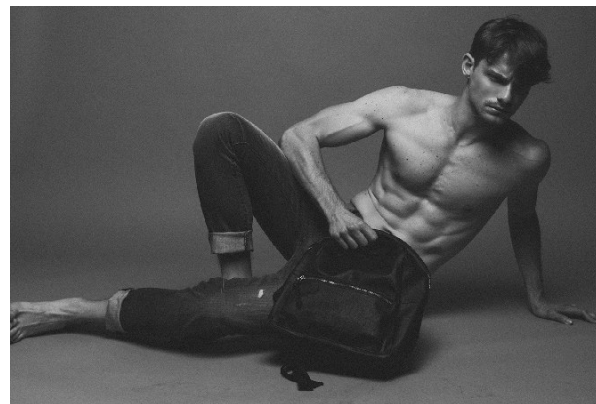

www.stellamodels.com

—
STELLA
MODELS
×

HEIGHT	CHEST	WAIST	SHOES	HAIR	EYES
188	97	79	44	LIGHT BROWN	GREEN