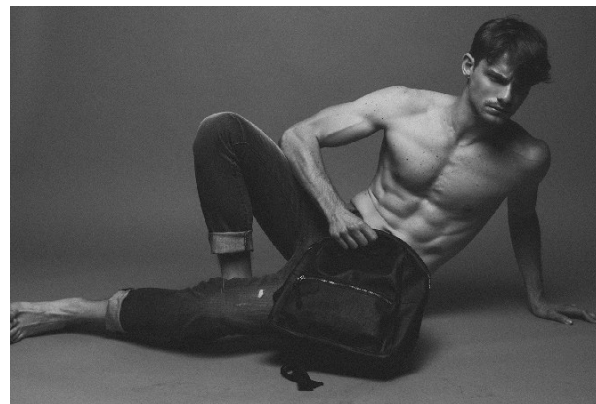

[www.stellamodels.com](http://www.stellamodels.com)

—  
STELLA  
MODELS  
×

HEIGHT	CHEST	WAIST	SHOES	HAIR	EYES
188	97	79	44	LIGHT BROWN	GREEN