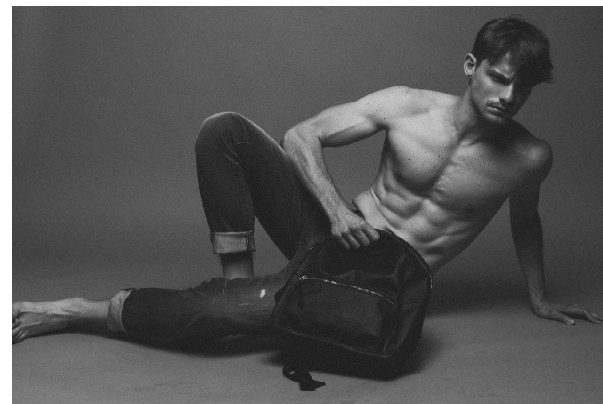

www.stellamodels.com

—
STELLA
MODELS
×

HEIGHT	CHEST	WAIST	SHOES	HAIR	EYES
188	97	79	44	LIGHT BROWN	GREEN