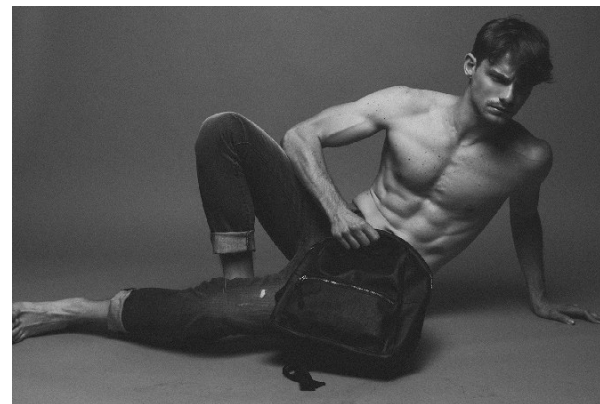

[www.stellamodels.com](http://www.stellamodels.com)

—  
STELLA  
MODELS  
×

HEIGHT	CHEST	WAIST	SHOES	HAIR	EYES
188	97	79	44	LIGHT BROWN	GREEN