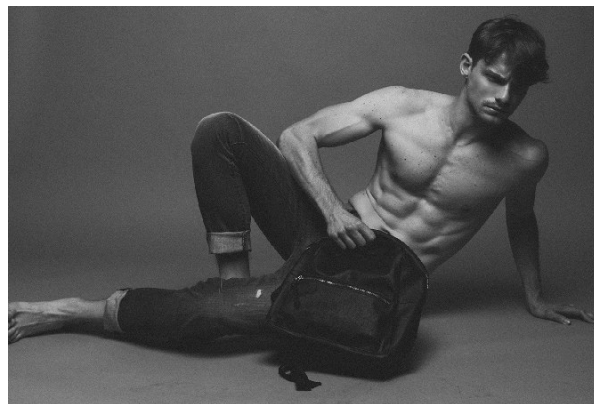

www.stellamodels.com

—
STELLA
MODELS
×

HEIGHT	CHEST	WAIST	SHOES	HAIR	EYES
188	97	79	44	LIGHT BROWN	GREEN