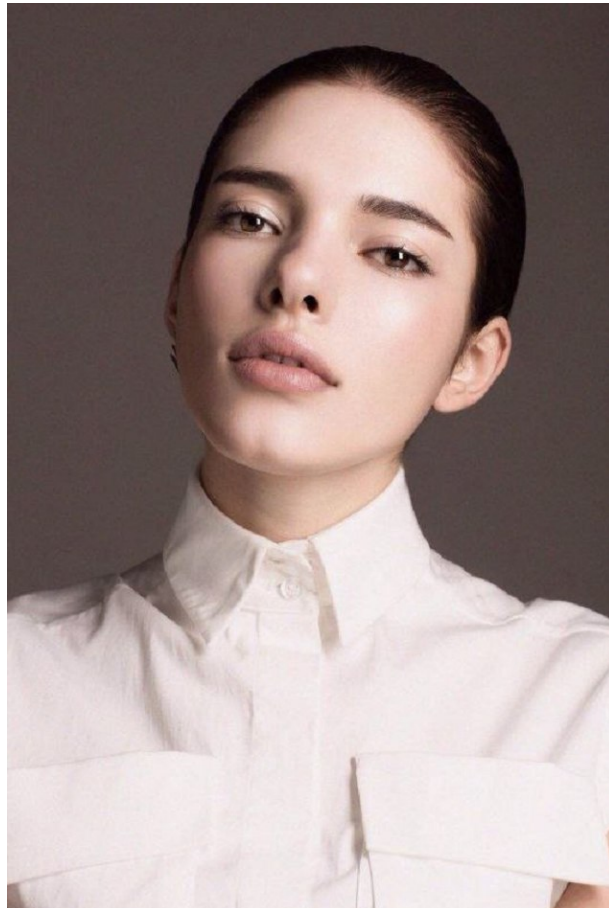

NATALIA MARKO

T: +43 1 586 90 27

office@stellamodels.com

www.stellamodels.com

—
STELLA
MODELS
×