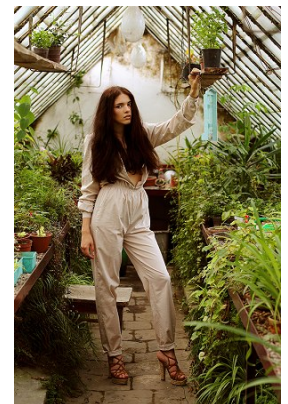

www.stellamodels.com

—
STELLA
MODELS
×

HEIGHT	BUST	DRESS	WAIST	HIPS	SHOES	HAIR	EYES
180	86	34	64	92	40	BROWN	BROWN