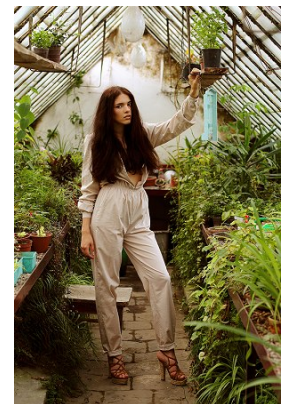

[www.stellamodels.com](http://www.stellamodels.com)

—  
STELLA  
MODELS  
×

HEIGHT	BUST	DRESS	WAIST	HIPS	SHOES	HAIR	EYES
180	86	34	64	92	40	BROWN	BROWN