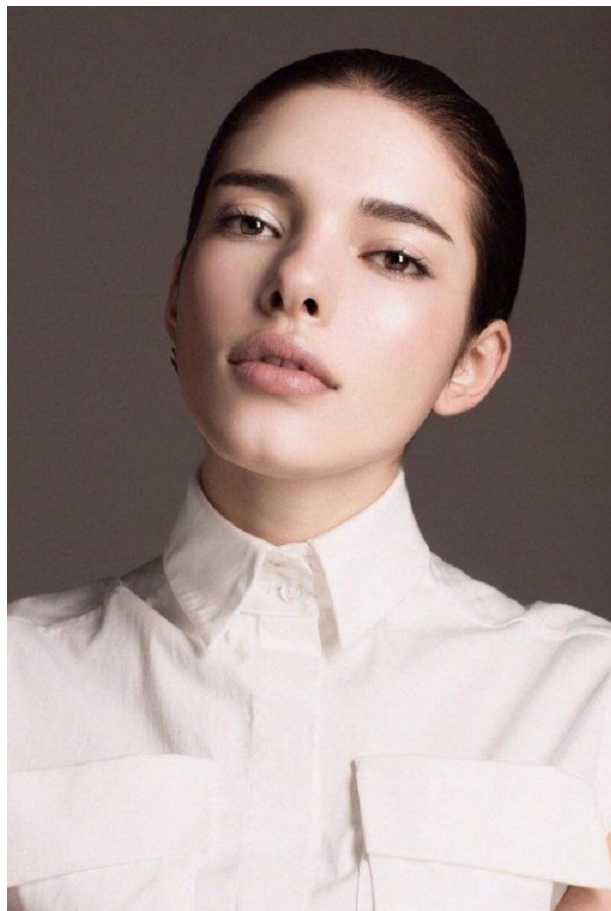

NATALIA MARKO

T: +43 1 586 90 27

office@stellamodels.com

www.stellamodels.com

—
STELLA
MODELS
×