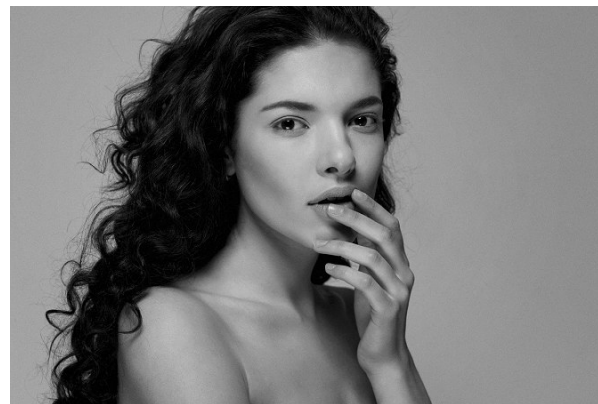

[www.stellamodels.com](http://www.stellamodels.com)

—  
STELLA  
MODELS  
×

HEIGHT	BUST	DRESS	WAIST	HIPS	SHOES	HAIR	EYES
180	86	34	64	92	40	BROWN	BROWN