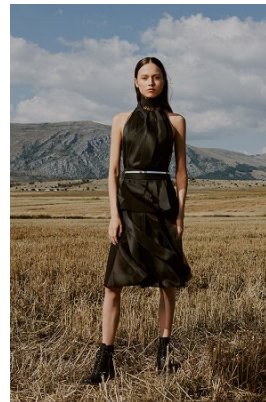

office@stellamodels.com

www.stellamodels.com

HEIGHT	BUST	DRESS	WAIST	HIPS	SHOES	HAIR	EYES
178	82	36	62	87	37	BROWN	GREEN