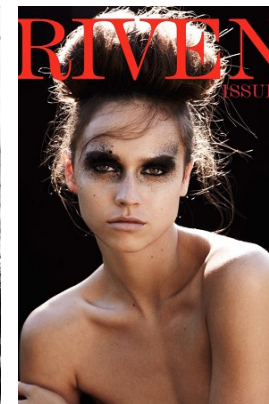

office@stellamodels.com

www.stellamodels.com

HEIGHT	BUST	DRESS	WAIST	HIPS	SHOES	HAIR	EYES
178	82	36	62	87	37	BROWN	GREEN