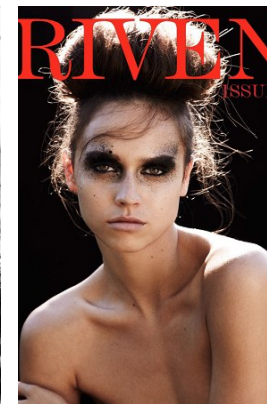

office@stellamodels.com

www.stellamodels.com

HEIGHT	BUST	DRESS	WAIST	HIPS	SHOES	HAIR	EYES
178	82	36	62	87	37	BROWN	GREEN