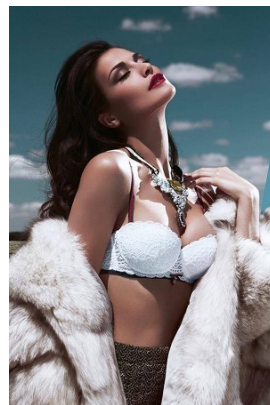

—
STELLA
MODELS

www.stellamodels.com

HEIGHT	BUST	DRESS	WAIST	HIPS	SHOES	HAIR	EYES
172	91	34	64	92	40	BROWN	BROWN