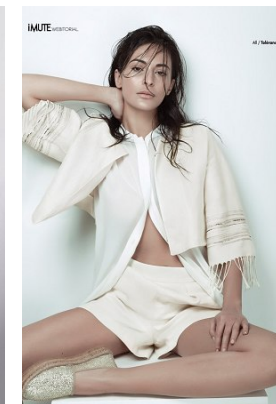

—
STELLA
MODELS

www.stellamodels.com

HEIGHT	BUST	DRESS	WAIST	HIPS	SHOES	HAIR	EYES
172	91	34	64	92	40	BROWN	BROWN