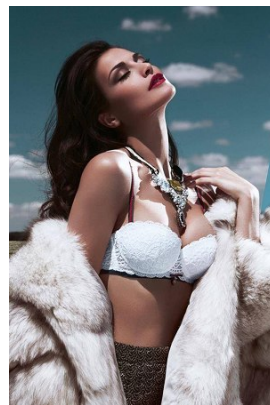

—  
STELLA  
MODELS

[www.stellamodels.com](http://www.stellamodels.com)

HEIGHT	BUST	DRESS	WAIST	HIPS	SHOES	HAIR	EYES
172	91	34	64	92	40	BROWN	BROWN