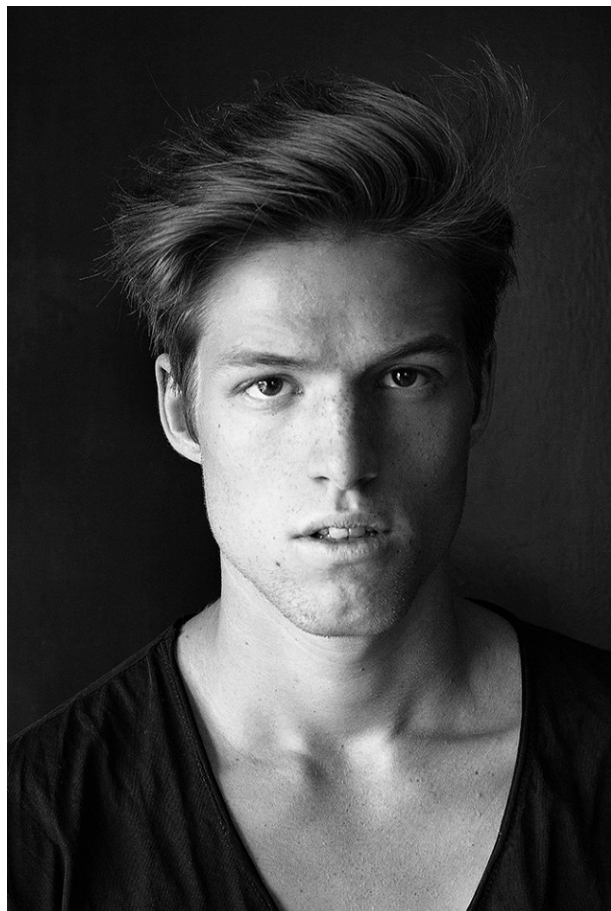

NICOLA LAIA BONER

T: +43 1 586 90 27

office@stellamodels.com

www.stellamodels.com

—
STELLA
MODELS
×