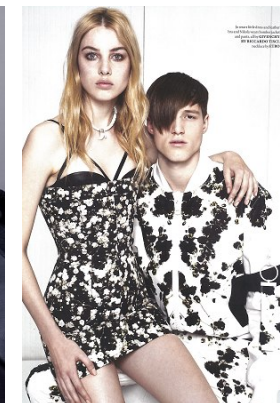

[www.stellamodels.com](http://www.stellamodels.com)

—  
STELLA  
MODELS  
×

HEIGHT	CHEST	WAIST	SHOES	HAIR	EYES
187	92	74	43	DARK BLONDE	HAZEL