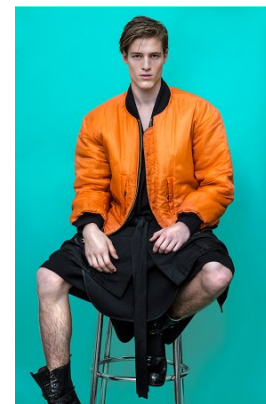

[www.stellamodels.com](http://www.stellamodels.com)

—  
STELLA  
MODELS  
×

HEIGHT	CHEST	WAIST	SHOES	HAIR	EYES
187	92	74	43	DARK BLONDE	HAZEL