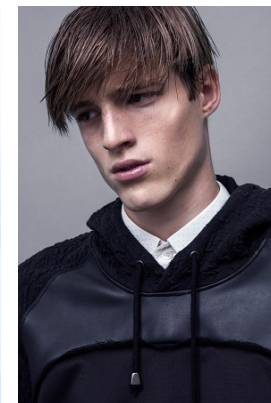

www.stellamodels.com

—
STELLA
MODELS
×

HEIGHT	CHEST	WAIST	SHOES	HAIR	EYES
187	92	74	43	DARK BLONDE	HAZEL