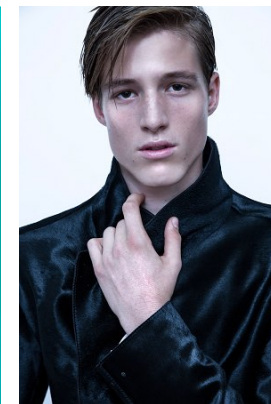

www.stellamodels.com

—
STELLA
MODELS
×

HEIGHT	CHEST	WAIST	SHOES	HAIR	EYES
187	92	74	43	DARK BLONDE	HAZEL