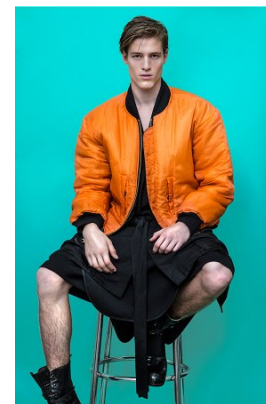

www.stellamodels.com

—
STELLA
MODELS
×

HEIGHT	CHEST	WAIST	SHOES	HAIR	EYES
187	92	74	43	DARK BLONDE	HAZEL