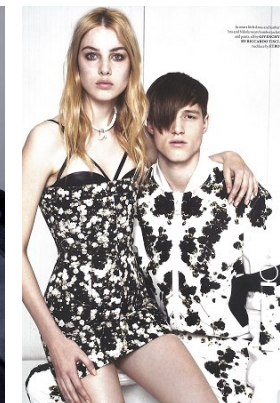

www.stellamodels.com

—
STELLA
MODELS
×

HEIGHT	CHEST	WAIST	SHOES	HAIR	EYES
187	92	74	43	DARK BLONDE	HAZEL