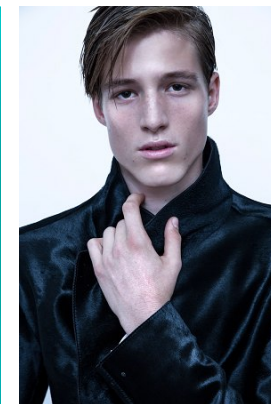

[www.stellamodels.com](http://www.stellamodels.com)

—  
STELLA  
MODELS  
×

HEIGHT	CHEST	WAIST	SHOES	HAIR	EYES
187	92	74	43	DARK BLONDE	HAZEL