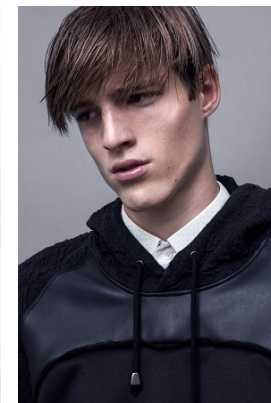

[www.stellamodels.com](http://www.stellamodels.com)

—  
STELLA  
MODELS  
×

HEIGHT	CHEST	WAIST	SHOES	HAIR	EYES
187	92	74	43	DARK BLONDE	HAZEL