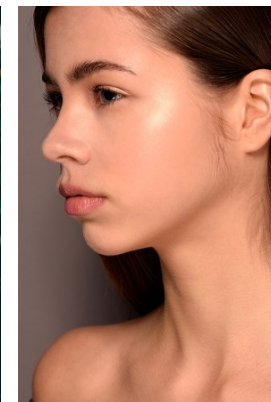

*office@stellamodels.com*

[www.stellamodels.com](http://www.stellamodels.com)

HEIGHT	BUST	DRESS	WAIST	HIPS	SHOES	HAIR	EYES
179	78	34	60	83	39.5	BROWN	BLUE