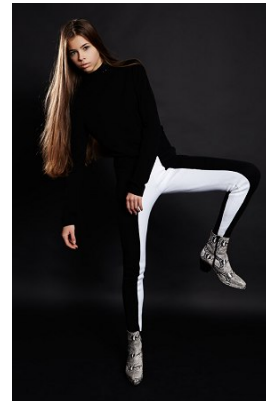

*office@stellamodels.com*

[www.stellamodels.com](http://www.stellamodels.com)

HEIGHT	BUST	DRESS	WAIST	HIPS	SHOES	HAIR	EYES
179	78	34	60	83	39.5	BROWN	BLUE