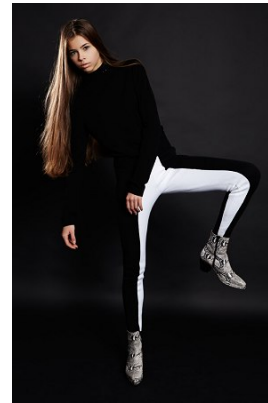

office@stellamodels.com

www.stellamodels.com

HEIGHT	BUST	DRESS	WAIST	HIPS	SHOES	HAIR	EYES
179	78	34	60	83	39.5	BROWN	BLUE