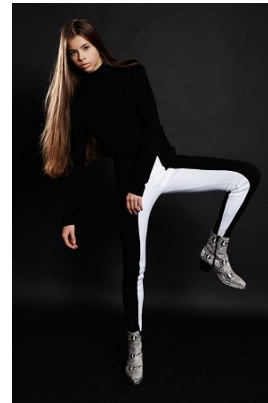

*office@stellamodels.com*

[www.stellamodels.com](http://www.stellamodels.com)

HEIGHT	BUST	DRESS	WAIST	HIPS	SHOES	HAIR	EYES
179	78	34	60	83	39.5	BROWN	BLUE