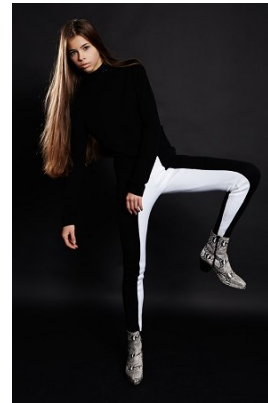

[www.stellamodels.com](http://www.stellamodels.com)

—  
STELLA  
MODELS  
×

HEIGHT	BUST	DRESS	WAIST	HIPS	SHOES	HAIR	EYES
179	78	34	60	83	39.5	BROWN	BLUE