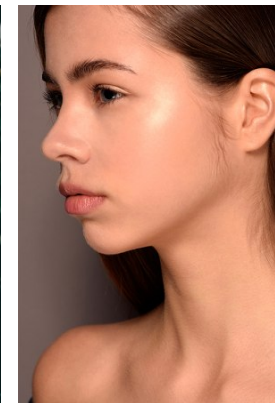

*office@stellamodels.com*

[www.stellamodels.com](http://www.stellamodels.com)

HEIGHT	BUST	DRESS	WAIST	HIPS	SHOES	HAIR	EYES
179	78	34	60	83	39.5	BROWN	BLUE