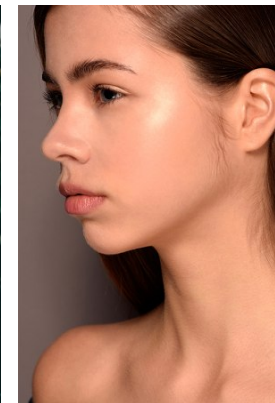

[www.stellamodels.com](http://www.stellamodels.com)

—  
STELLA  
MODELS  
×

HEIGHT	BUST	DRESS	WAIST	HIPS	SHOES	HAIR	EYES
179	78	34	60	83	39.5	BROWN	BLUE