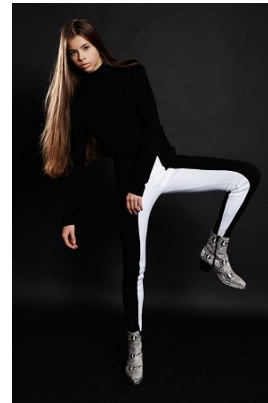

www.stellamodels.com

—
STELLA
MODELS
×

HEIGHT	BUST	DRESS	WAIST	HIPS	SHOES	HAIR	EYES
179	78	34	60	83	39.5	BROWN	BLUE