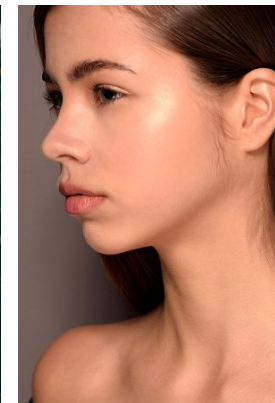

office@stellamodels.com

www.stellamodels.com

HEIGHT	BUST	DRESS	WAIST	HIPS	SHOES	HAIR	EYES
179	78	34	60	83	39.5	BROWN	BLUE