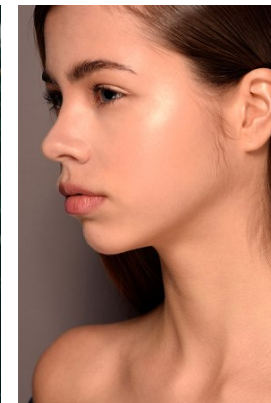

www.stellamodels.com

—
STELLA
MODELS
×

HEIGHT	BUST	DRESS	WAIST	HIPS	SHOES	HAIR	EYES
179	78	34	60	83	39.5	BROWN	BLUE