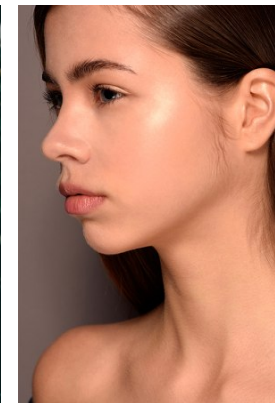

www.stellamodels.com

—
STELLA
MODELS
×

HEIGHT	BUST	DRESS	WAIST	HIPS	SHOES	HAIR	EYES
179	78	34	60	83	39.5	BROWN	BLUE