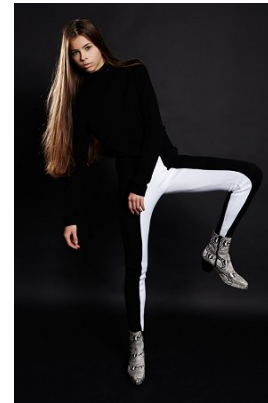

www.stellamodels.com

—
STELLA
MODELS
×

HEIGHT	BUST	DRESS	WAIST	HIPS	SHOES	HAIR	EYES
179	78	34	60	83	39.5	BROWN	BLUE