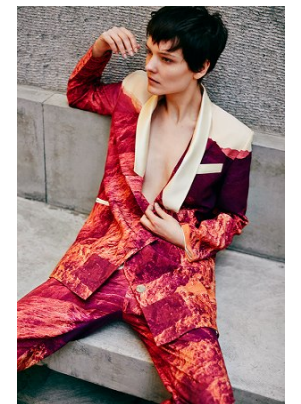

www.stellamodels.com

—
STELLA
MODELS
×

HEIGHT	BUST	DRESS	WAIST	HIPS	SHOES	HAIR	EYES
178	86	36	62	89	38.5	BROWN	HAZEL