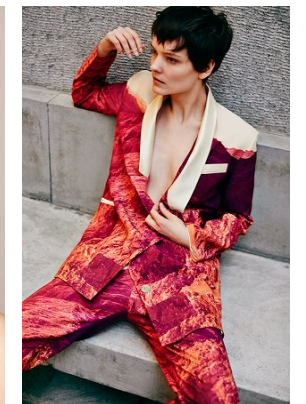

www.stellamodels.com

—
STELLA
MODELS
×

HEIGHT	BUST	DRESS	WAIST	HIPS	SHOES	HAIR	EYES
178	86	36	62	89	38.5	BROWN	HAZEL