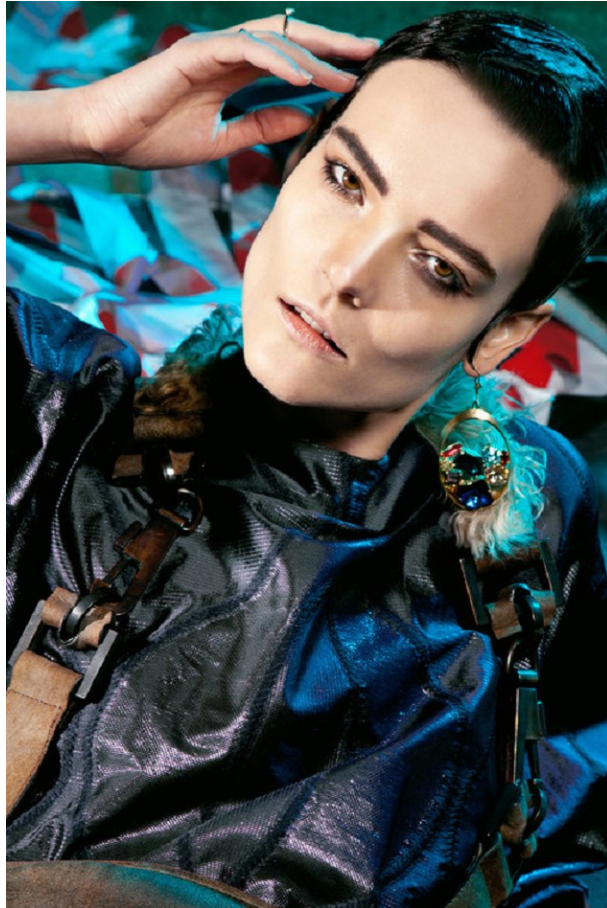

ELISHKA KU

T: +43 1 586 90 27

office@stellamodels.com

www.stellamodels.com

—
STELLA
MODELS
×