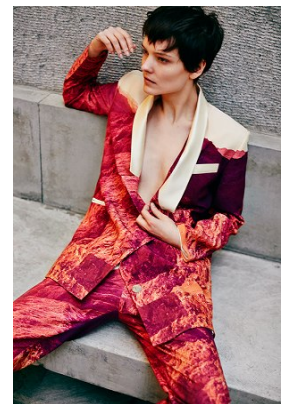

www.stellamodels.com

—
STELLA
MODELS
×

HEIGHT	BUST	DRESS	WAIST	HIPS	SHOES	HAIR	EYES
178	86	36	62	89	38.5	BROWN	HAZEL