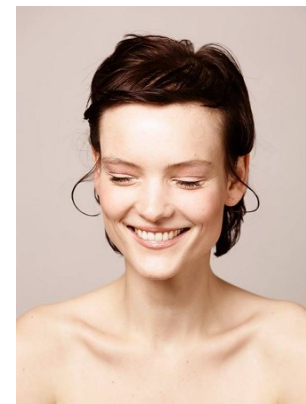

www.stellamodels.com

—
STELLA
MODELS
×

HEIGHT	BUST	DRESS	WAIST	HIPS	SHOES	HAIR	EYES
178	86	36	62	89	38.5	BROWN	HAZEL