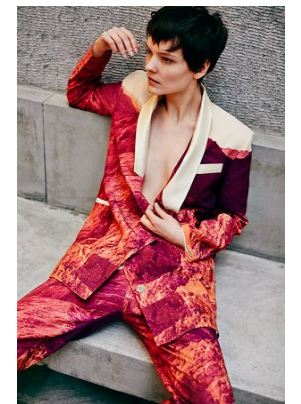

[www.stellamodels.com](http://www.stellamodels.com)

—  
STELLA  
MODELS  
×

HEIGHT	BUST	DRESS	WAIST	HIPS	SHOES	HAIR	EYES
178	86	36	62	89	38.5	BROWN	HAZEL