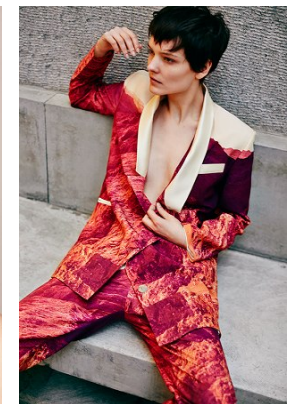

www.stellamodels.com

—
STELLA
MODELS
×

HEIGHT	BUST	DRESS	WAIST	HIPS	SHOES	HAIR	EYES
178	86	36	62	89	38.5	BROWN	HAZEL