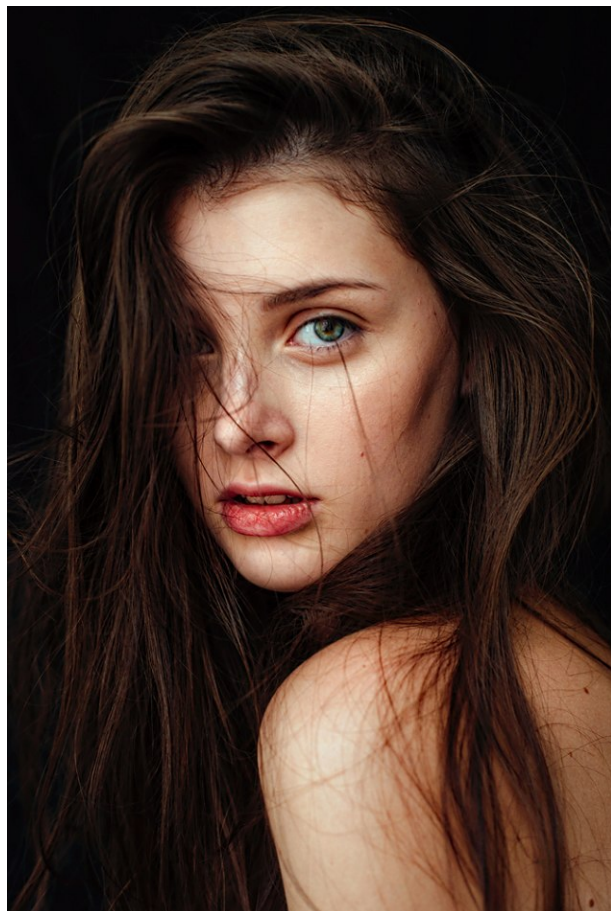

ZANETA R

T: +43 1 586 90 27

office@stellamodels.com

www.stellamodels.com

—
STELLA
MODELS
×