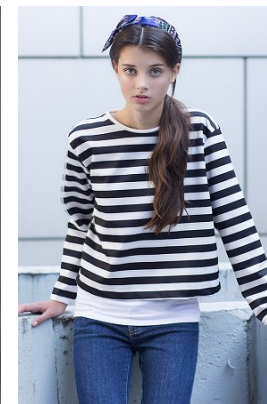

www.stellamodels.com

—
STELLA
MODELS
×

HEIGHT	BUST	DRESS	WAIST	HIPS	SHOES	HAIR	EYES
175	80	34	60	84	38	BROWN	GREEN/BROWN