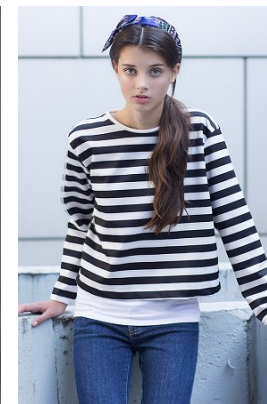

[www.stellamodels.com](http://www.stellamodels.com)

—  
STELLA  
MODELS  
×

HEIGHT	BUST	DRESS	WAIST	HIPS	SHOES	HAIR	EYES
175	80	34	60	84	38	BROWN	GREEN/BROWN