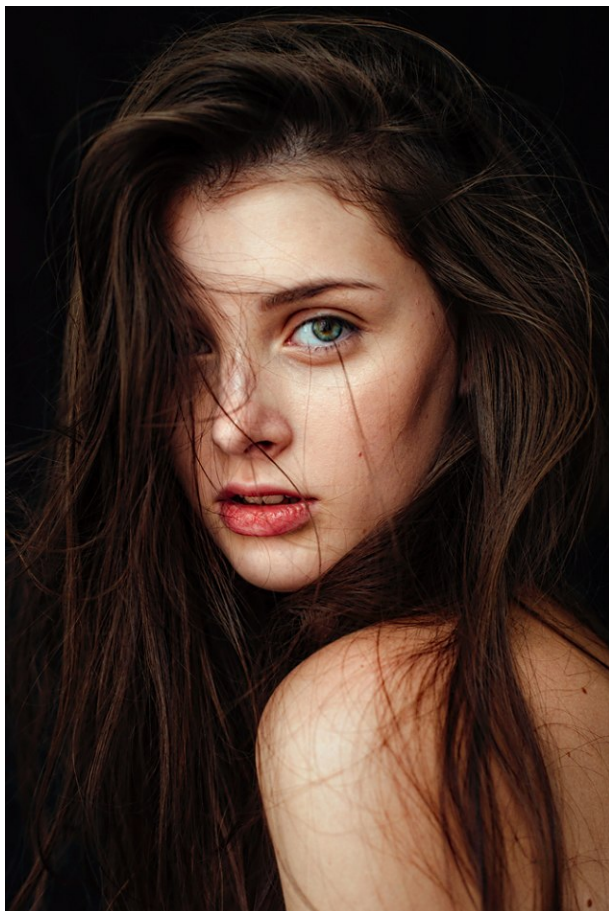

ZANETA R

T: +43 1 586 90 27

office@stellamodels.com

www.stellamodels.com

—
STELLA
MODELS
×