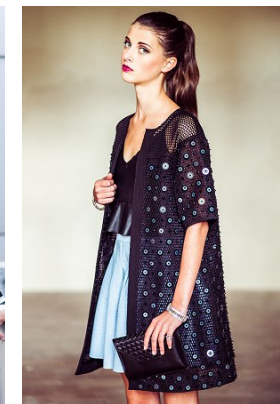

[www.stellamodels.com](http://www.stellamodels.com)

—  
STELLA  
MODELS  
×

HEIGHT	BUST	DRESS	WAIST	HIPS	SHOES	HAIR	EYES
175	80	34	60	84	38	BROWN	GREEN/BROWN