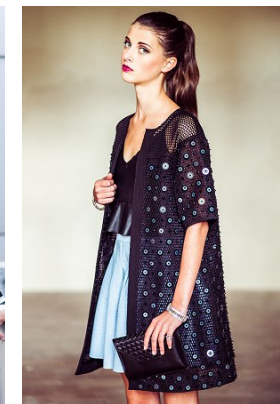

www.stellamodels.com

—
STELLA
MODELS
×

HEIGHT	BUST	DRESS	WAIST	HIPS	SHOES	HAIR	EYES
175	80	34	60	84	38	BROWN	GREEN/BROWN