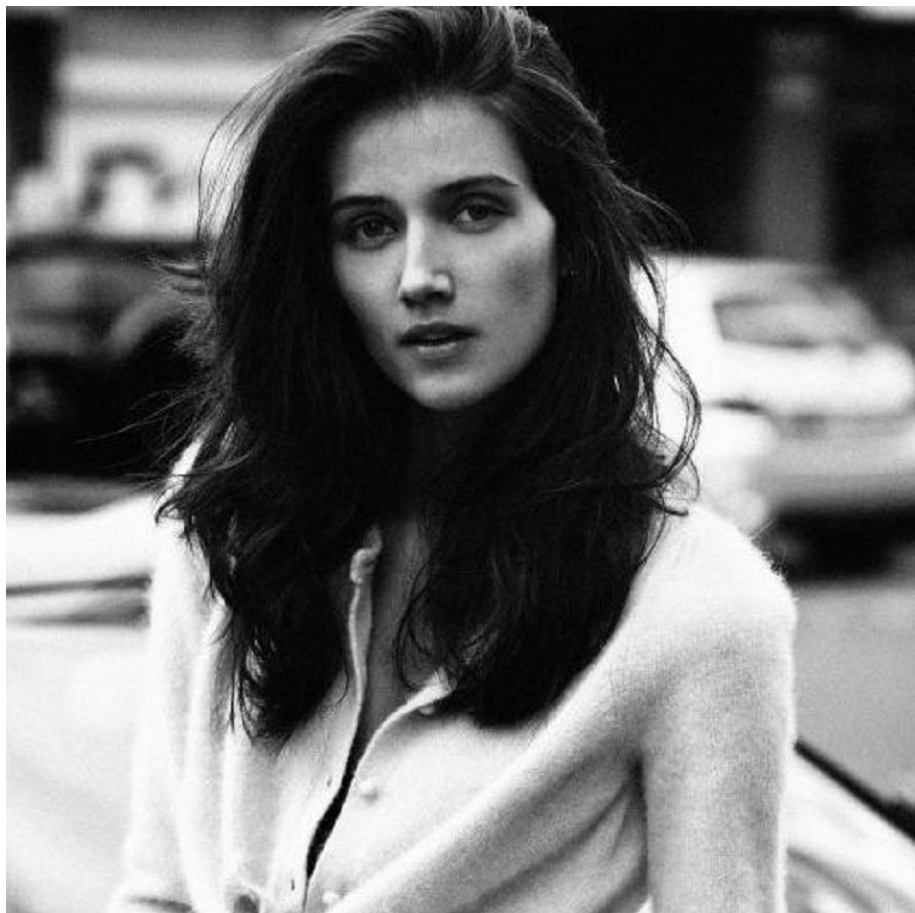

SAKO

T: +43 1 586 90 27

office@stellamodels.com

—
STELLA
MODELS
×

www.stellamodels.com