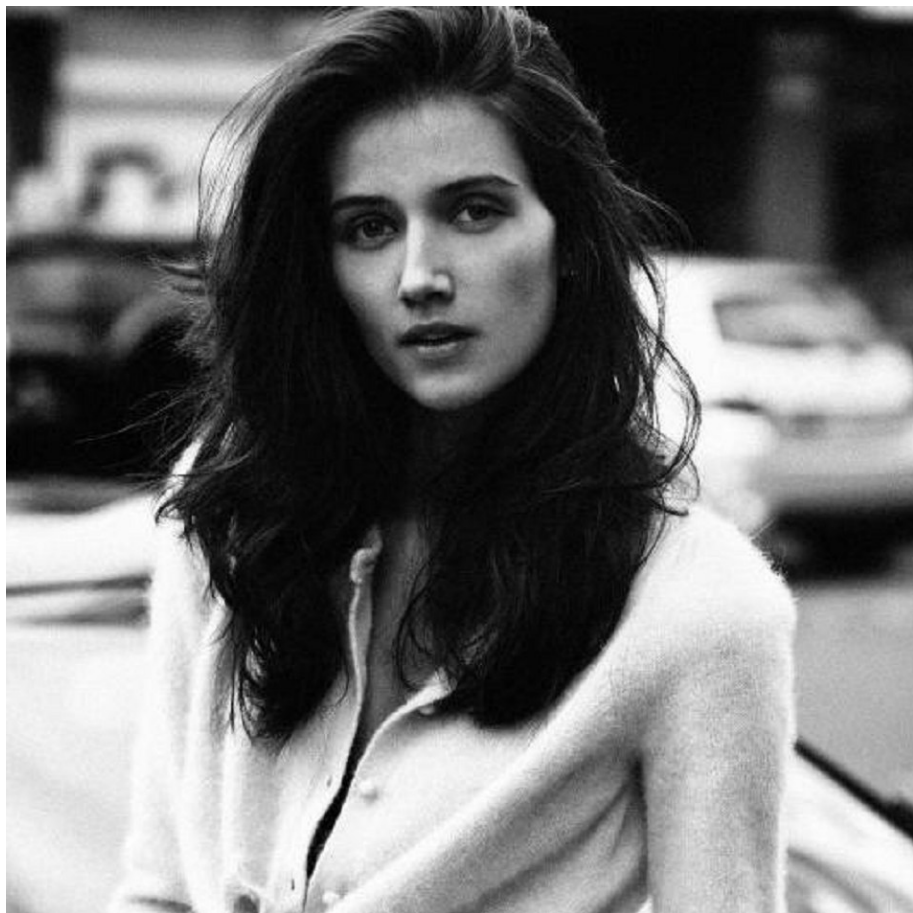

SAKO

T: +43 1 586 90 27

office@stellamodels.com

STELLA
MODELS

www.stellamodels.com