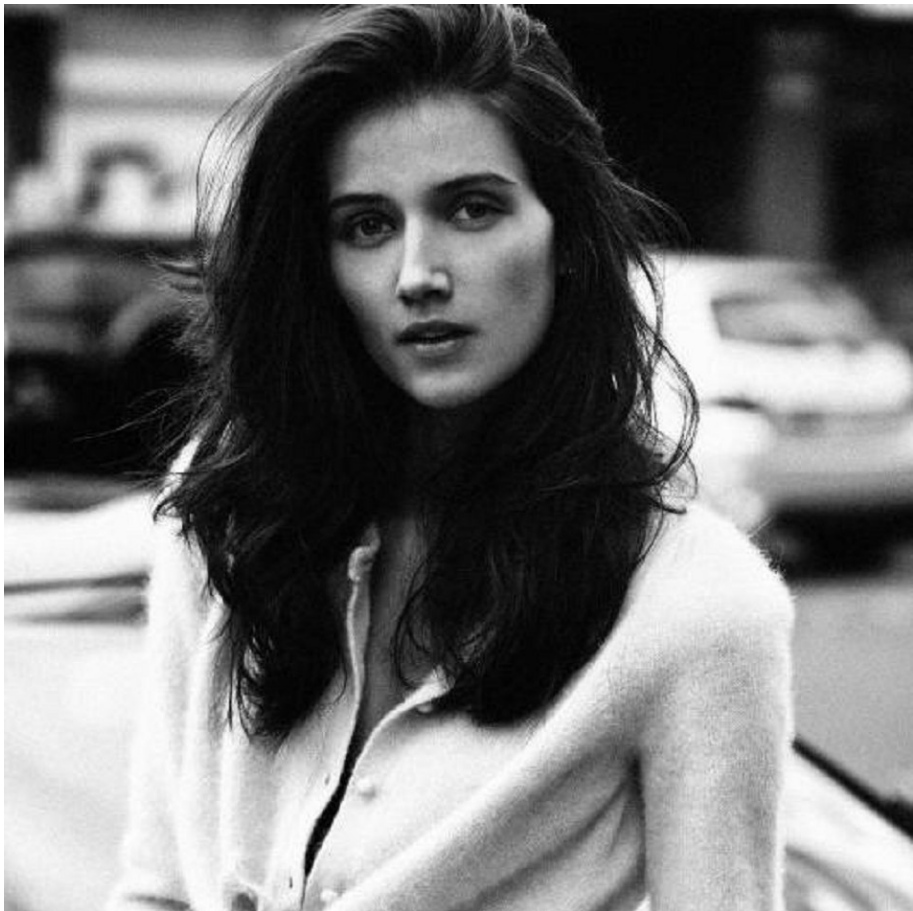

SAKO

T: +43 1 586 90 27

office@stellamodels.com

—
STELLA
MODELS
×

www.stellamodels.com