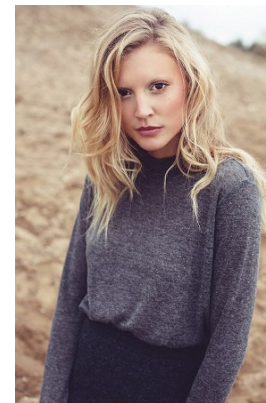

www.stellamodels.com

—
STELLA
MODELS
×

HEIGHT	BUST	DRESS	WAIST	HIPS	SHOES	HAIR	EYES
177	86	36	62	92	39	BLONDE	BROWN