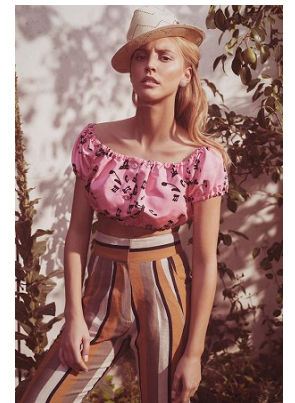

www.stellamodels.com

—
STELLA
MODELS
×

HEIGHT	BUST	DRESS	WAIST	HIPS	SHOES	HAIR	EYES
177	86	36	62	92	39	BLONDE	BROWN