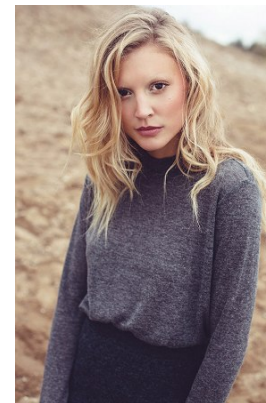

www.stellamodels.com

STELLA
MODELS

HEIGHT	BUST	DRESS	WAIST	HIPS	SHOES	HAIR	EYES
177	86	36	62	92	39	BLONDE	BROWN