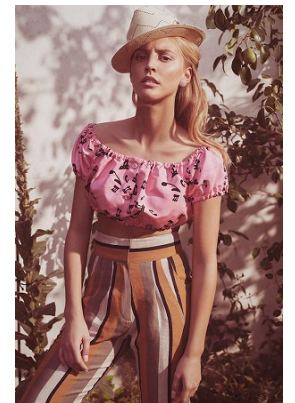

www.stellamodels.com

STELLA
MODELS

HEIGHT	BUST	DRESS	WAIST	HIPS	SHOES	HAIR	EYES
177	86	36	62	92	39	BLONDE	BROWN