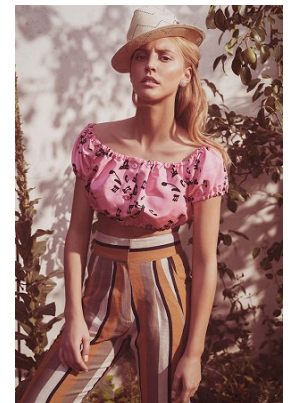

www.stellamodels.com

STELLA  
MODELS

HEIGHT	BUST	DRESS	WAIST	HIPS	SHOES	HAIR	EYES
177	86	36	62	92	39	BLONDE	BROWN