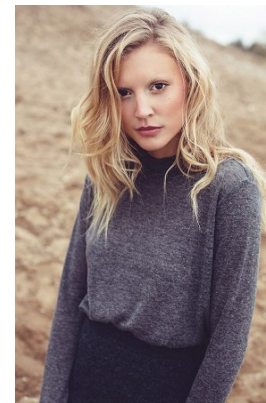

www.stellamodels.com

STELLA  
MODELS

HEIGHT	BUST	DRESS	WAIST	HIPS	SHOES	HAIR	EYES
177	86	36	62	92	39	BLONDE	BROWN