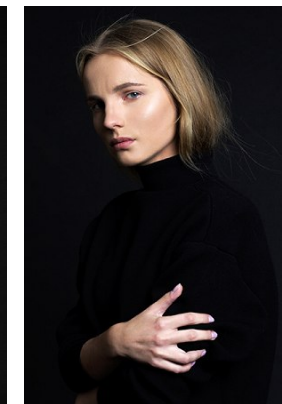

[www.stellamodels.com](http://www.stellamodels.com)

—  
STELLA  
MODELS  
×

HEIGHT	BUST	DRESS	WAIST	HIPS	SHOES	HAIR	EYES
170	88	34	63	92	37.5	BLONDE	BLUE/GREY