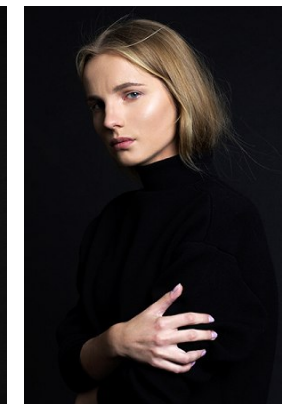

—
STELLA
MODELS

www.stellamodels.com

HEIGHT	BUST	DRESS	WAIST	HIPS	SHOES	HAIR	EYES
170	88	34	63	92	37.5	BLONDE	BLUE/GREY