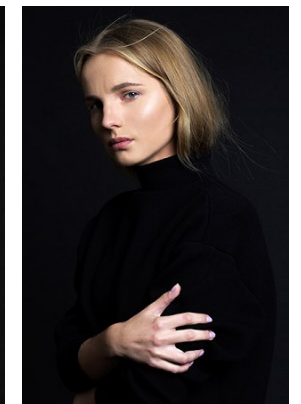

[www.stellamodels.com](http://www.stellamodels.com)

—  
STELLA  
MODELS  
×

HEIGHT	BUST	DRESS	WAIST	HIPS	SHOES	HAIR	EYES
170	88	34	63	92	37.5	BLONDE	BLUE/GREY