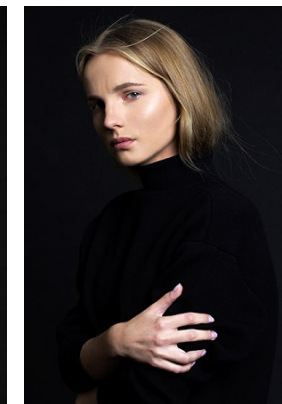

—
STELLA
MODELS
×

www.stellamodels.com

HEIGHT	BUST	DRESS	WAIST	HIPS	SHOES	HAIR	EYES
170	88	34	63	92	37.5	BLONDE	BLUE/GREY