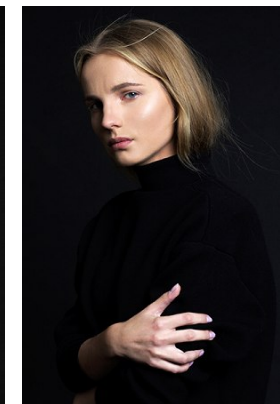

—
STELLA
MODELS

www.stellamodels.com

HEIGHT	BUST	DRESS	WAIST	HIPS	SHOES	HAIR	EYES
170	88	34	63	92	37.5	BLONDE	BLUE/GREY