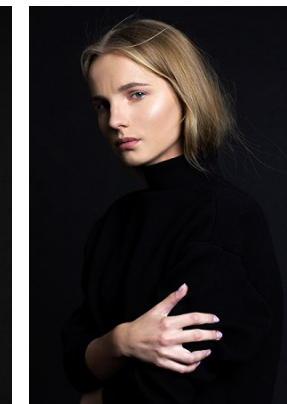

—
STELLA
MODELS

www.stellamodels.com

HEIGHT	BUST	DRESS	WAIST	HIPS	SHOES	HAIR	EYES
170	88	34	63	92	37.5	BLONDE	BLUE/GREY