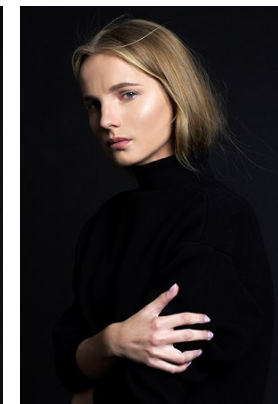

—
STELLA
MODELS

www.stellamodels.com

HEIGHT	BUST	DRESS	WAIST	HIPS	SHOES	HAIR	EYES
170	88	34	63	92	37.5	BLONDE	BLUE/GREY