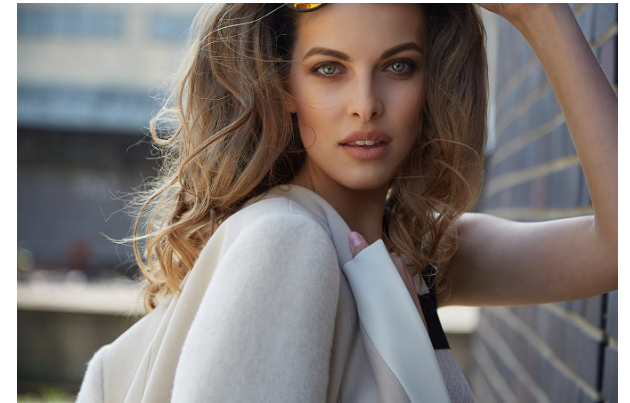

[www.stellamodels.com](http://www.stellamodels.com)

—  
STELLA  
MODELS  
×

HEIGHT	BUST	DRESS	WAIST	HIPS	SHOES	HAIR	EYES
177	81	36	63	90	39	BROWN	GREEN