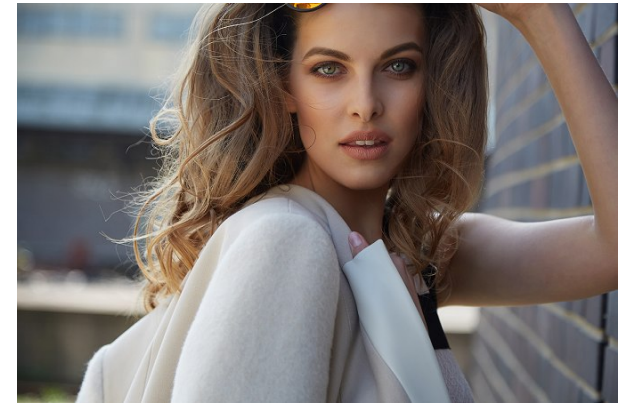

www.stellamodels.com

—
STELLA
MODELS
×

HEIGHT	BUST	DRESS	WAIST	HIPS	SHOES	HAIR	EYES
177	81	36	63	90	39	BROWN	GREEN