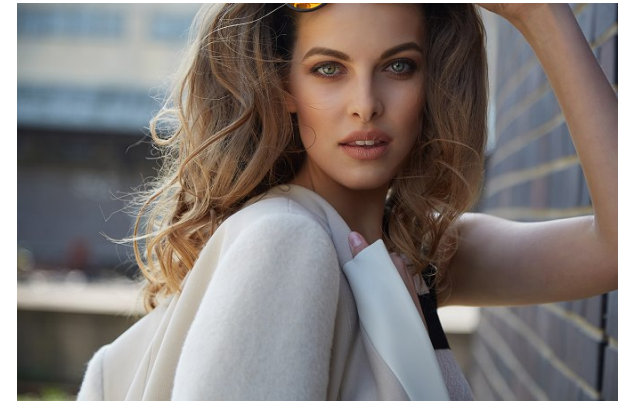

[www.stellamodels.com](http://www.stellamodels.com)

—  
STELLA  
MODELS  
×

HEIGHT	BUST	DRESS	WAIST	HIPS	SHOES	HAIR	EYES
177	81	36	63	90	39	BROWN	GREEN