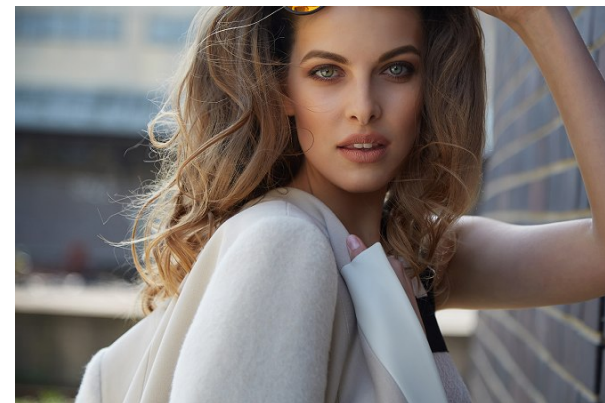

www.stellamodels.com

—
STELLA
MODELS
×

HEIGHT	BUST	DRESS	WAIST	HIPS	SHOES	HAIR	EYES
177	81	36	63	90	39	BROWN	GREEN