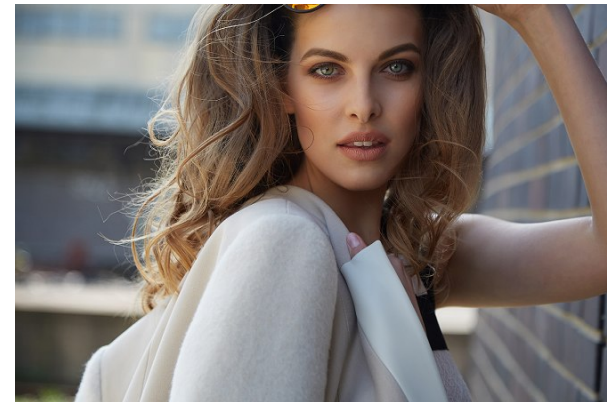

www.stellamodels.com

—
STELLA
MODELS
×

HEIGHT	BUST	DRESS	WAIST	HIPS	SHOES	HAIR	EYES
177	81	36	63	90	39	BROWN	GREEN