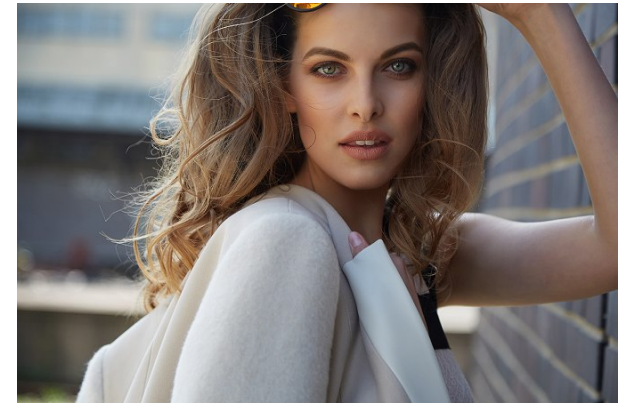

[www.stellamodels.com](http://www.stellamodels.com)

—  
STELLA  
MODELS  
×

HEIGHT	BUST	DRESS	WAIST	HIPS	SHOES	HAIR	EYES
177	81	36	63	90	39	BROWN	GREEN