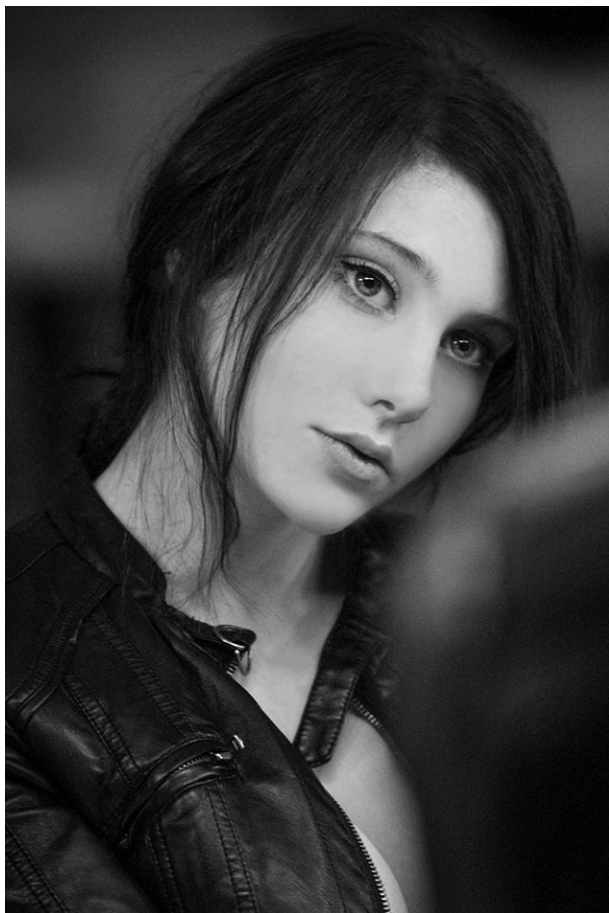

—
STELLA
MODELS
×

PENELOPE

T: +43 1 586 90 27

office@stellamodels.com

www.stellamodels.com

—
STELLA
MODELS
×

PENELOPE

T: +43 1 586 90 27

office@stellamodels.com

www.stellamodels.com