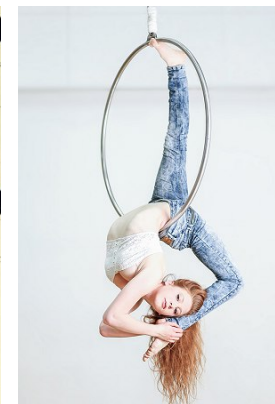

office@stellamodels.com

www.stellamodels.com

HEIGHT	BUST	DRESS	WAIST	HIPS	SHOES	HAIR	EYES
166	91	34	61	85	37	RED	GREEN