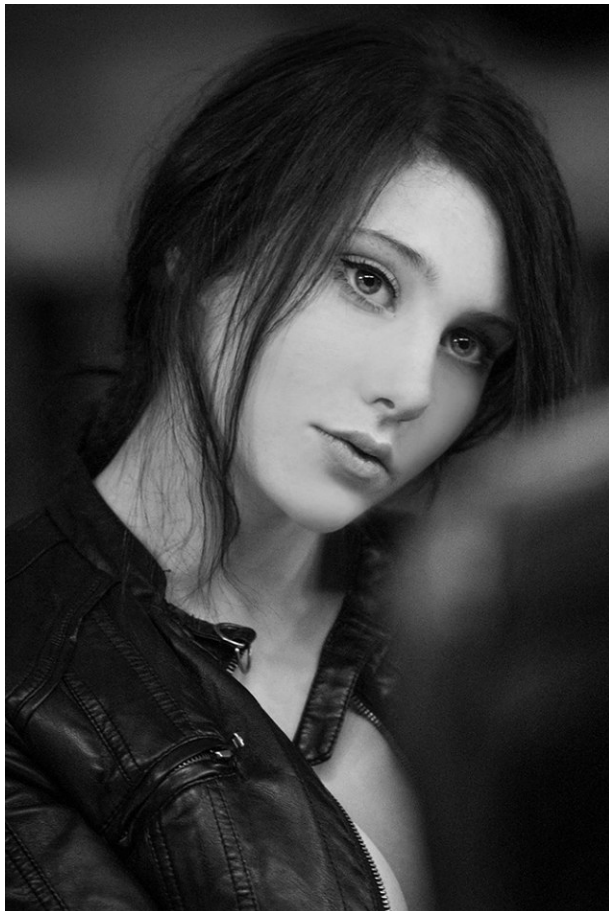

—
STELLA
MODELS
×

PENELOPE

T: +43 1 586 90 27

office@stellamodels.com

www.stellamodels.com

—
STELLA
MODELS
×

PENELOPE

T: +43 1 586 90 27

office@stellamodels.com

www.stellamodels.com