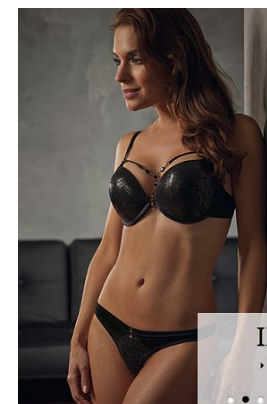

www.stellamodels.com

—
STELLA
MODELS
×

HEIGHT	BUST	DRESS	WAIST	HIPS	SHOES	HAIR	EYES
160	82	34-36	62	90	36	BROWN	GREEN