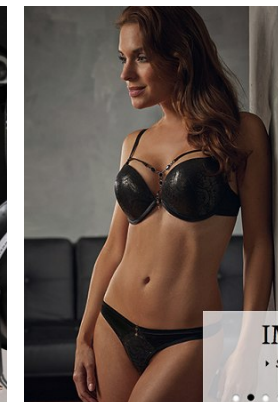

www.stellamodels.com

—
STELLA
MODELS
×

HEIGHT	BUST	DRESS	WAIST	HIPS	SHOES	HAIR	EYES
160	82	34-36	62	90	36	BROWN	GREEN