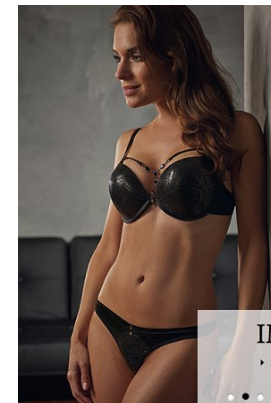

www.stellamodels.com

—
STELLA
MODELS
×

HEIGHT	BUST	DRESS	WAIST	HIPS	SHOES	HAIR	EYES
160	82	34-36	62	90	36	BROWN	GREEN