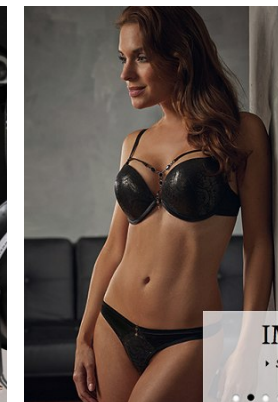

[www.stellamodels.com](http://www.stellamodels.com)

—  
STELLA  
MODELS  
×

HEIGHT	BUST	DRESS	WAIST	HIPS	SHOES	HAIR	EYES
160	82	34-36	62	90	36	BROWN	GREEN