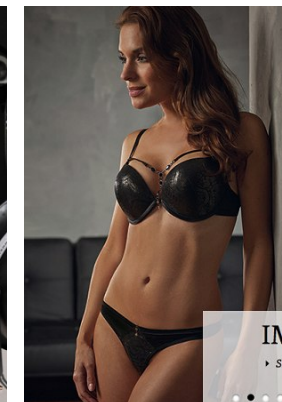

www.stellamodels.com

—
STELLA
MODELS
×

HEIGHT	BUST	DRESS	WAIST	HIPS	SHOES	HAIR	EYES
160	82	34-36	62	90	36	BROWN	GREEN