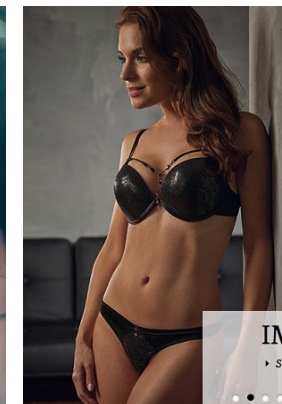

www.stellamodels.com

—
STELLA
MODELS
×

HEIGHT	BUST	DRESS	WAIST	HIPS	SHOES	HAIR	EYES
160	82	34-36	62	90	36	BROWN	GREEN