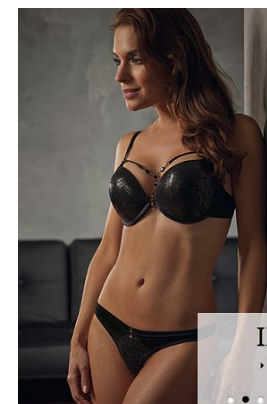

[www.stellamodels.com](http://www.stellamodels.com)

—  
STELLA  
MODELS  
×

HEIGHT	BUST	DRESS	WAIST	HIPS	SHOES	HAIR	EYES
160	82	34-36	62	90	36	BROWN	GREEN