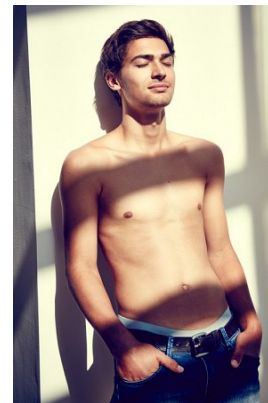

[www.stellamodels.com](http://www.stellamodels.com)

—  
STELLA  
MODELS  
×

HEIGHT  
187

CHEST  
93

WAIST  
77

SHOES  
45

HAIR  
DARK BROWN

EYES  
GREEN