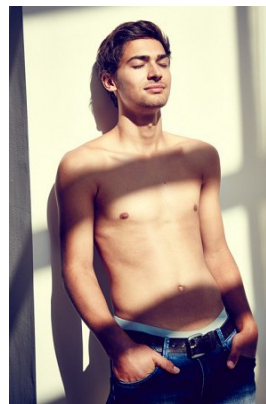

[www.stellamodels.com](http://www.stellamodels.com)

—  
STELLA  
MODELS  
×

HEIGHT	CHEST	WAIST	SHOES	HAIR	EYES
187	93	77	45	DARK BROWN	GREEN