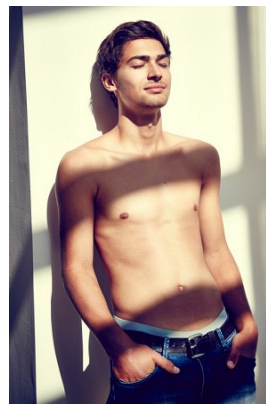

www.stellamodels.com

—
STELLA
MODELS
×

HEIGHT	CHEST	WAIST	SHOES	HAIR	EYES
187	93	77	45	DARK BROWN	GREEN