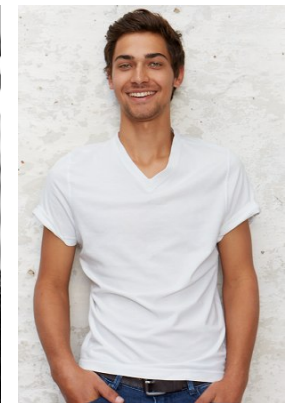

[www.stellamodels.com](http://www.stellamodels.com)

—  
STELLA  
MODELS  
×

HEIGHT  
187

CHEST  
93

WAIST  
77

SHOES  
45

HAIR  
DARK BROWN

EYES  
GREEN