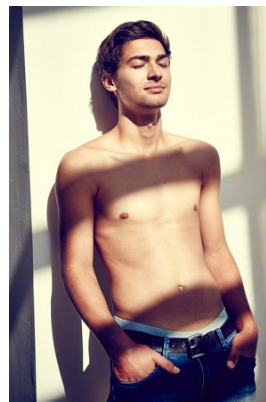

www.stellamodels.com

—
STELLA
MODELS
×

HEIGHT
187

CHEST
93

WAIST
77

SHOES
45

HAIR
DARK BROWN

EYES
GREEN