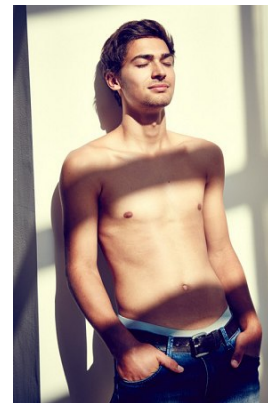

[www.stellamodels.com](http://www.stellamodels.com)

—  
STELLA  
MODELS  
×

HEIGHT	CHEST	WAIST	SHOES	HAIR	EYES
187	93	77	45	DARK BROWN	GREEN