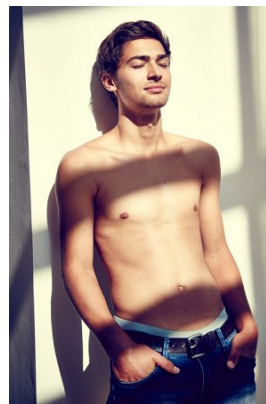

—
STELLA
MODELS

www.stellamodels.com

HEIGHT
187

CHEST
93

WAIST
77

SHOES
45

HAIR
DARK BROWN

EYES
GREEN