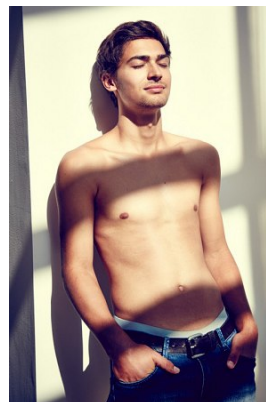

—
STELLA
MODELS

www.stellamodels.com

HEIGHT
187

CHEST
93

WAIST
77

SHOES
45

HAIR
DARK BROWN

EYES
GREEN