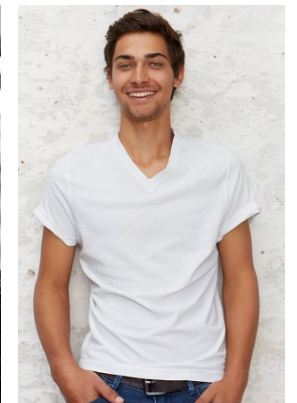

[www.stellamodels.com](http://www.stellamodels.com)

—  
STELLA  
MODELS  
×

HEIGHT	CHEST	WAIST	SHOES	HAIR	EYES
187	93	77	45	DARK BROWN	GREEN