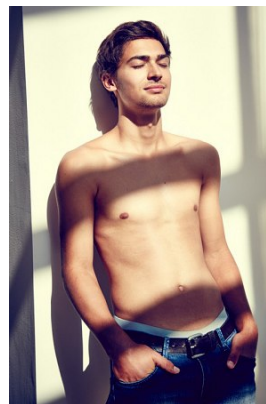

www.stellamodels.com

—
STELLA
MODELS
×

HEIGHT
187

CHEST
93

WAIST
77

SHOES
45

HAIR
DARK BROWN

EYES
GREEN