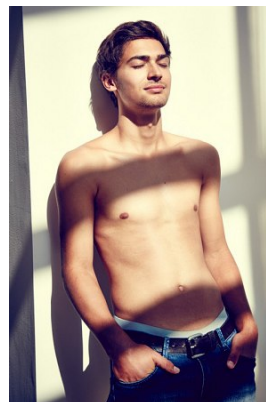

—
STELLA
MODELS

www.stellamodels.com

HEIGHT	CHEST	WAIST	SHOES	HAIR	EYES
187	93	77	45	DARK BROWN	GREEN