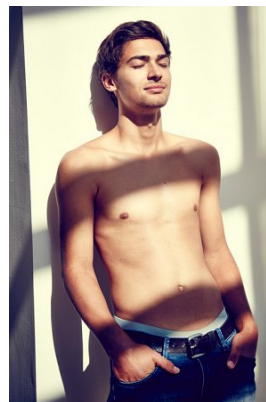

www.stellamodels.com

—
STELLA
MODELS
×

HEIGHT	CHEST	WAIST	SHOES	HAIR	EYES
187	93	77	45	DARK BROWN	GREEN