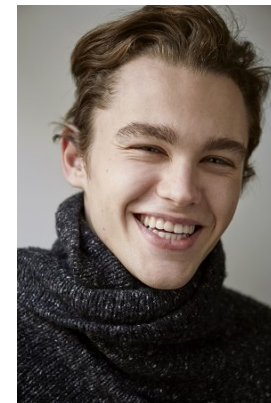

[www.stellamodels.com](http://www.stellamodels.com)

—  
STELLA  
MODELS  
×

HEIGHT	CHEST	WAIST	SHOES	HAIR	EYES
190	94	76	46	BLONDE	BLUE