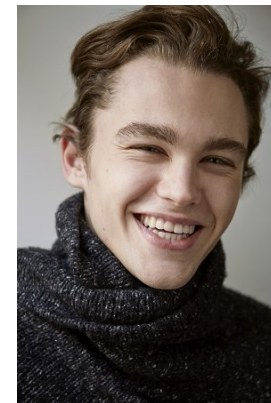

[www.stellamodels.com](http://www.stellamodels.com)

—  
STELLA  
MODELS  
×

|        |       |       |       |        |      |
|--------|-------|-------|-------|--------|------|
| HEIGHT | CHEST | WAIST | SHOES | HAIR   | EYES |
| 190    | 94    | 76    | 46    | BLONDE | BLUE |