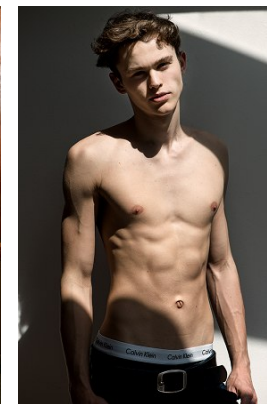

www.stellamodels.com

—
STELLA
MODELS
×

HEIGHT	CHEST	WAIST	SHOES	HAIR	EYES
190	94	76	46	BLONDE	BLUE