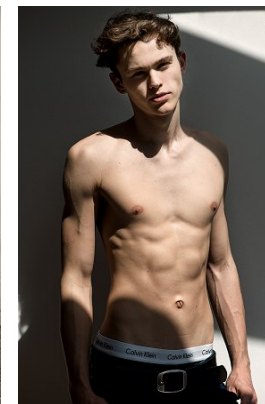

www.stellamodels.com

—
STELLA
MODELS
×

HEIGHT	CHEST	WAIST	SHOES	HAIR	EYES
190	94	76	46	BLONDE	BLUE