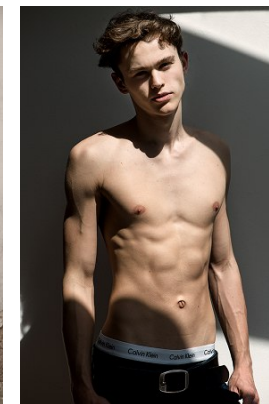

www.stellamodels.com

—
STELLA
MODELS
×

HEIGHT
190

CHEST
94

WAIST
76

SHOES
46

HAIR
BLONDE

EYES
BLUE