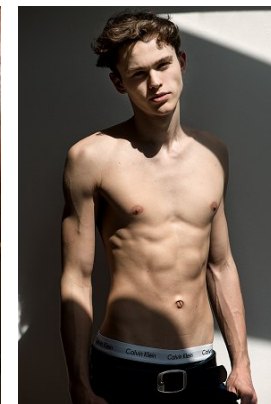

[www.stellamodels.com](http://www.stellamodels.com)

—  
STELLA  
MODELS  
×

|        |       |       |       |        |      |
|--------|-------|-------|-------|--------|------|
| HEIGHT | CHEST | WAIST | SHOES | HAIR   | EYES |
| 190    | 94    | 76    | 46    | BLONDE | BLUE |