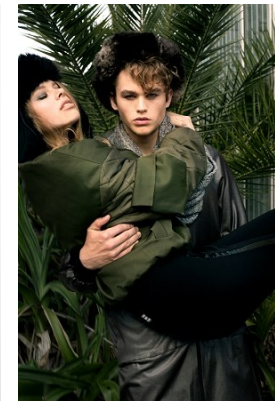

[www.stellamodels.com](http://www.stellamodels.com)

—  
STELLA  
MODELS  
×

HEIGHT	CHEST	WAIST	SHOES	HAIR	EYES
190	94	76	46	BLONDE	BLUE