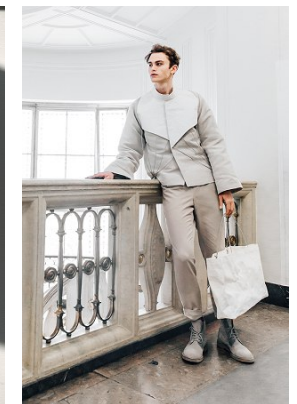

www.stellamodels.com

—
STELLA
MODELS
×

HEIGHT
190

CHEST
94

WAIST
76

SHOES
46

HAIR
BLONDE

EYES
BLUE