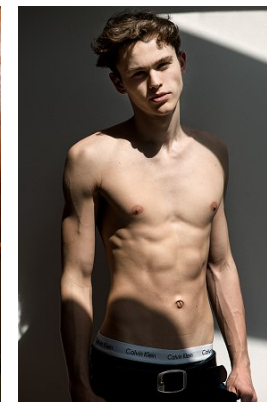

[www.stellamodels.com](http://www.stellamodels.com)

—  
STELLA  
MODELS  
×

HEIGHT	CHEST	WAIST	SHOES	HAIR	EYES
190	94	76	46	BLONDE	BLUE