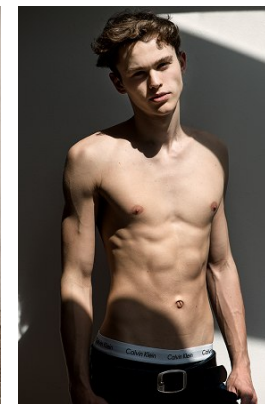

[www.stellamodels.com](http://www.stellamodels.com)

—  
STELLA  
MODELS  
×

HEIGHT	CHEST	WAIST	SHOES	HAIR	EYES
190	94	76	46	BLONDE	BLUE