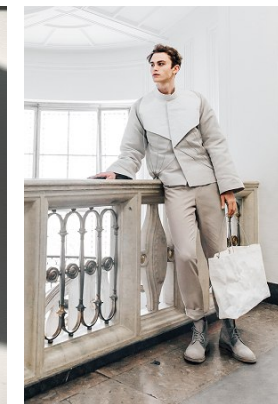

[www.stellamodels.com](http://www.stellamodels.com)

—  
STELLA  
MODELS  
×

HEIGHT	CHEST	WAIST	SHOES	HAIR	EYES
190	94	76	46	BLONDE	BLUE