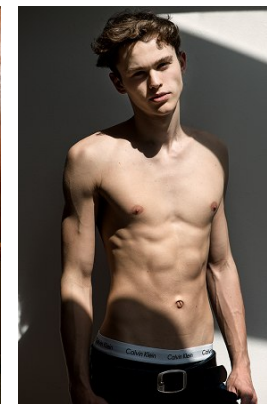

www.stellamodels.com

—
STELLA
MODELS
×

| | | | | | |
|--------|-------|-------|-------|--------|------|
| HEIGHT | CHEST | WAIST | SHOES | HAIR | EYES |
| 190 | 94 | 76 | 46 | BLONDE | BLUE |