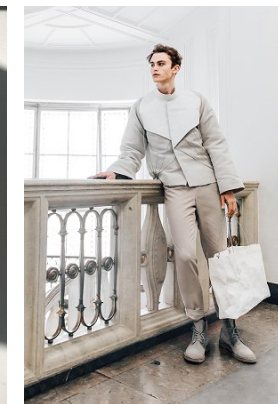

www.stellamodels.com

—
STELLA
MODELS
×

HEIGHT	CHEST	WAIST	SHOES	HAIR	EYES
190	94	76	46	BLONDE	BLUE