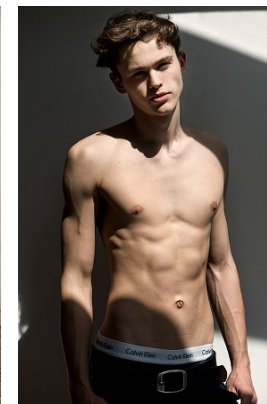

www.stellamodels.com

—
STELLA
MODELS
×

HEIGHT	CHEST	WAIST	SHOES	HAIR	EYES
190	94	76	46	BLONDE	BLUE