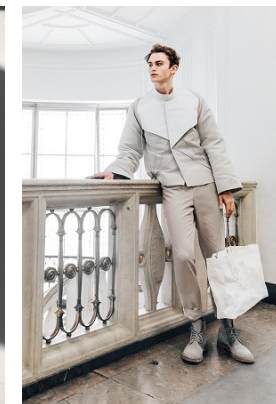

www.stellamodels.com

—
STELLA
MODELS
×

HEIGHT	CHEST	WAIST	SHOES	HAIR	EYES
190	94	76	46	BLONDE	BLUE