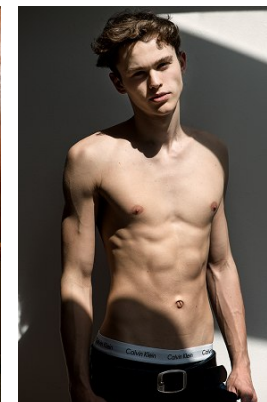

www.stellamodels.com

—
STELLA
MODELS
×

HEIGHT	CHEST	WAIST	SHOES	HAIR	EYES
190	94	76	46	BLONDE	BLUE