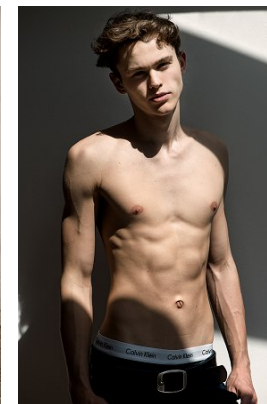

[www.stellamodels.com](http://www.stellamodels.com)

—  
STELLA  
MODELS  
×

HEIGHT	CHEST	WAIST	SHOES	HAIR	EYES
190	94	76	46	BLONDE	BLUE