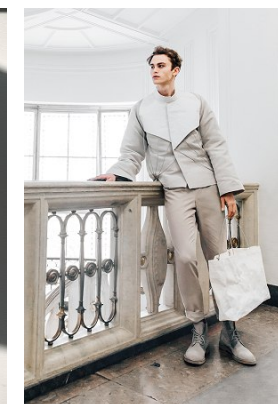

www.stellamodels.com

—
STELLA
MODELS
×

HEIGHT
190

CHEST
94

WAIST
76

SHOES
46

HAIR
BLONDE

EYES
BLUE