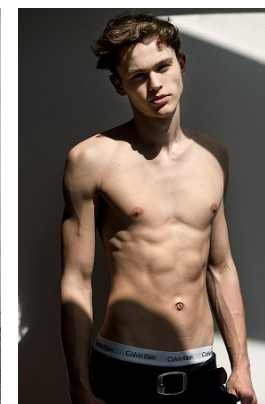

www.stellamodels.com

—
STELLA
MODELS
×

HEIGHT
190

CHEST
94

WAIST
76

SHOES
46

HAIR
BLONDE

EYES
BLUE