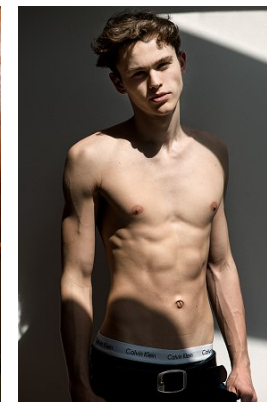

www.stellamodels.com

—
STELLA
MODELS
×

| | | | | | |
|--------|-------|-------|-------|--------|------|
| HEIGHT | CHEST | WAIST | SHOES | HAIR | EYES |
| 190 | 94 | 76 | 46 | BLONDE | BLUE |