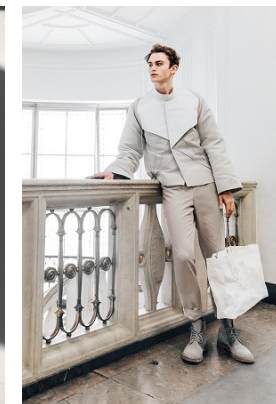

[www.stellamodels.com](http://www.stellamodels.com)

—  
STELLA  
MODELS  
×

HEIGHT	CHEST	WAIST	SHOES	HAIR	EYES
190	94	76	46	BLONDE	BLUE