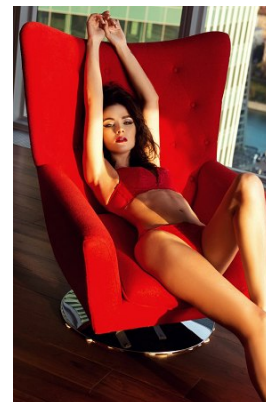

www.stellamodels.com

—
STELLA
MODELS
×

HEIGHT	BUST	DRESS	WAIST	HIPS	SHOES	HAIR	EYES
166	82	34	60	89	37	BROWN	GREEN