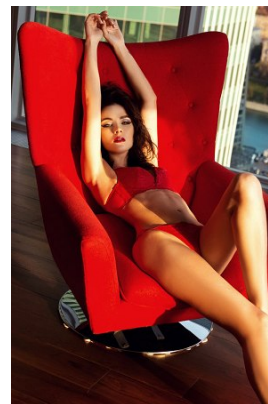

www.stellamodels.com

—
STELLA
MODELS
×

HEIGHT	BUST	DRESS	WAIST	HIPS	SHOES	HAIR	EYES
166	82	34	60	89	37	BROWN	GREEN