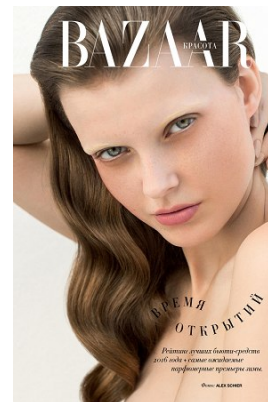

*office@stellamodels.com*

www.stellamodels.com

HEIGHT	BUST	DRESS	WAIST	HIPS	SHOES	HAIR	EYES
172	80	34	60	88	37	BROWN	BLUE/GREEN