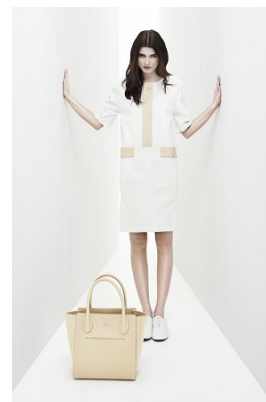

*office@stellamodels.com*

[www.stellamodels.com](http://www.stellamodels.com)

HEIGHT	BUST	DRESS	WAIST	HIPS	SHOES	HAIR	EYES
172	80	34	60	88	37	BROWN	BLUE/GREEN