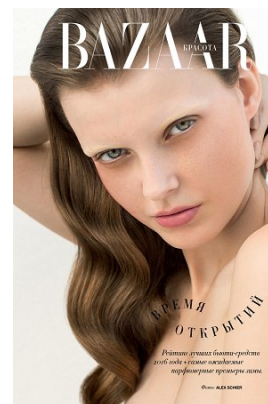

*office@stellamodels.com*

[www.stellamodels.com](http://www.stellamodels.com)

HEIGHT	BUST	DRESS	WAIST	HIPS	SHOES	HAIR	EYES
172	80	34	60	88	37	BROWN	BLUE/GREEN