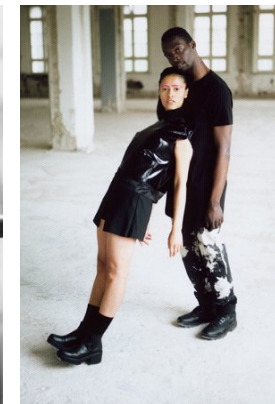

www.stellamodels.com

—
STELLA
MODELS
×

HEIGHT	BUST	DRESS	WAIST	HIPS	SHOES	HAIR	EYES
172	88	36	66	95	39	BROWN	BROWN