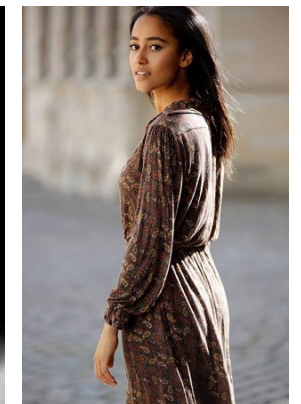

www.stellamodels.com

—
STELLA
MODELS
×

HEIGHT	BUST	DRESS	WAIST	HIPS	SHOES	HAIR	EYES
172	88	36	66	95	39	BROWN	BROWN