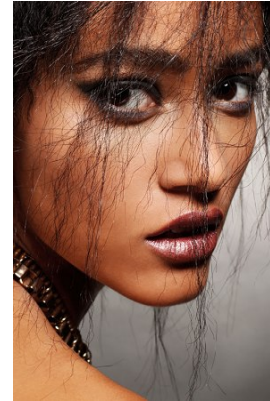

www.stellamodels.com

—
STELLA
MODELS
×

HEIGHT	BUST	DRESS	WAIST	HIPS	SHOES	HAIR	EYES
172	88	36	66	95	39	BROWN	BROWN