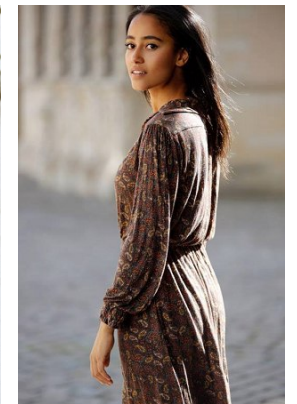

www.stellamodels.com

—
STELLA
MODELS
×

HEIGHT	BUST	DRESS	WAIST	HIPS	SHOES	HAIR	EYES
172	88	36	66	95	39	BROWN	BROWN