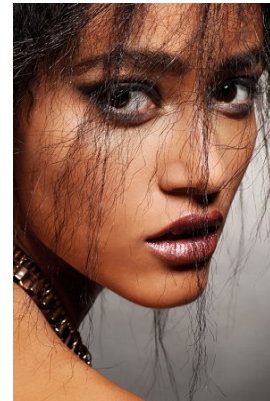

www.stellamodels.com

—
STELLA
MODELS
×

HEIGHT	BUST	DRESS	WAIST	HIPS	SHOES	HAIR	EYES
172	88	36	66	95	39	BROWN	BROWN