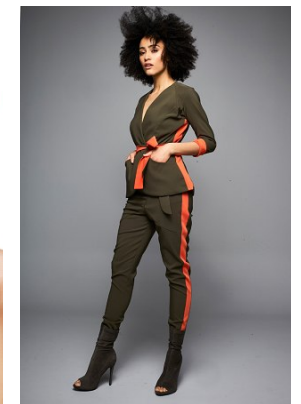

office@stellamodels.com

www.stellamodels.com

HEIGHT	BUST	DRESS	WAIST	HIPS	SHOES	HAIR	EYES
172	84	36	64	94	39	BROWN	BROWN