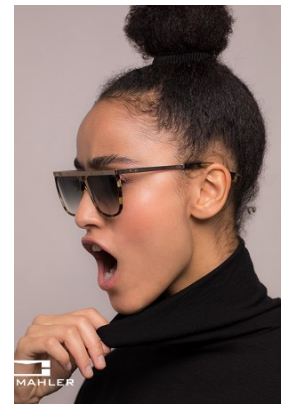

www.stellamodels.com

—
STELLA
MODELS
×

HEIGHT	BUST	DRESS	WAIST	HIPS	SHOES	HAIR	EYES
172	84	36	64	94	39	BROWN	BROWN