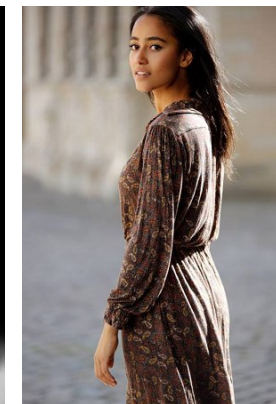

—
STELLA
MODELS

www.stellamodels.com

HEIGHT	BUST	DRESS	WAIST	HIPS	SHOES	HAIR	EYES
172	88	36	66	95	39	BROWN	BROWN