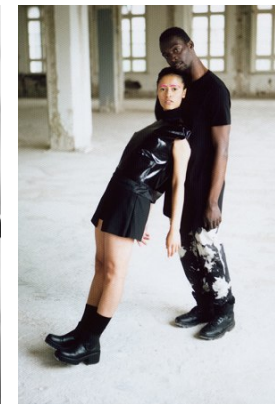

www.stellamodels.com

—
STELLA
MODELS
×

HEIGHT	BUST	DRESS	WAIST	HIPS	SHOES	HAIR	EYES
172	84	36	64	94	39	BROWN	BROWN