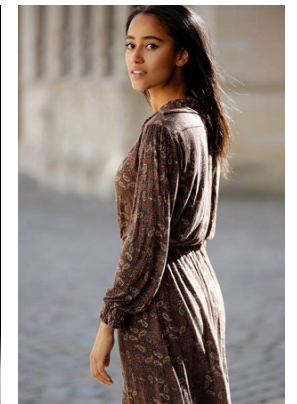

www.stellamodels.com

—
STELLA
MODELS
×

HEIGHT	BUST	DRESS	WAIST	HIPS	SHOES	HAIR	EYES
172	88	36	66	95	39	BROWN	BROWN