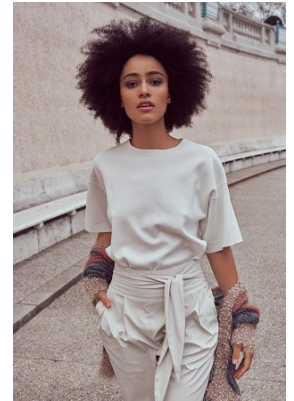

[www.stellamodels.com](http://www.stellamodels.com)

—  
STELLA  
MODELS  
×

HEIGHT	BUST	DRESS	WAIST	HIPS	SHOES	HAIR	EYES
172	84	36	64	94	39	BROWN	BROWN