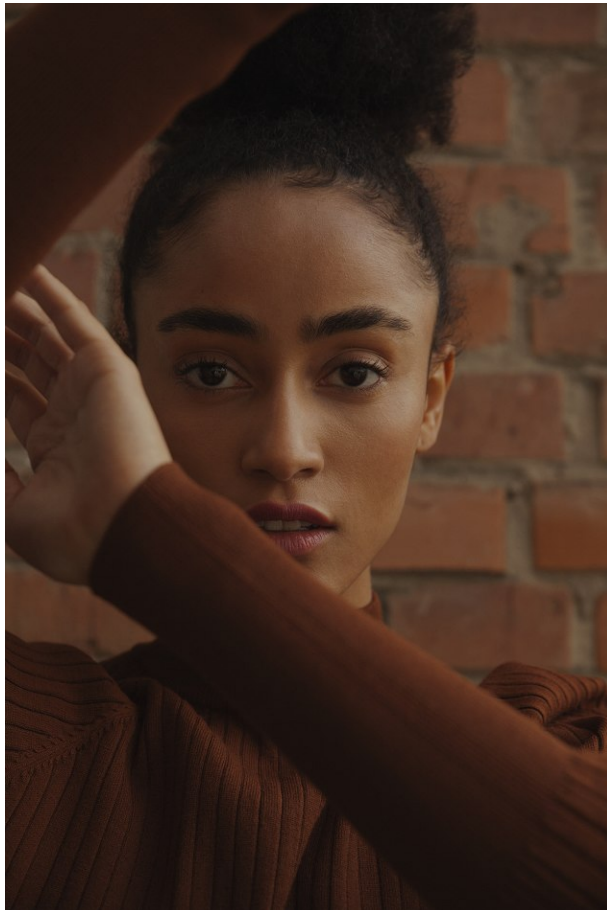

NANCHE

T: +43 1 586 90 27

office@stellamodels.com

www.stellamodels.com

—
STELLA
MODELS
×