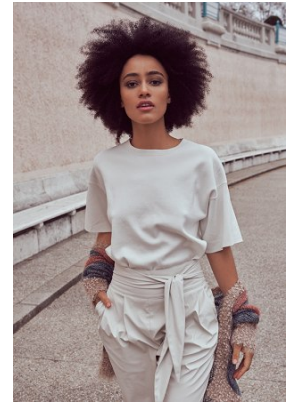

www.stellamodels.com

STELLA
MODELS

HEIGHT	BUST	DRESS	WAIST	HIPS	SHOES	HAIR	EYES
172	84	36	64	94	39	BROWN	BROWN