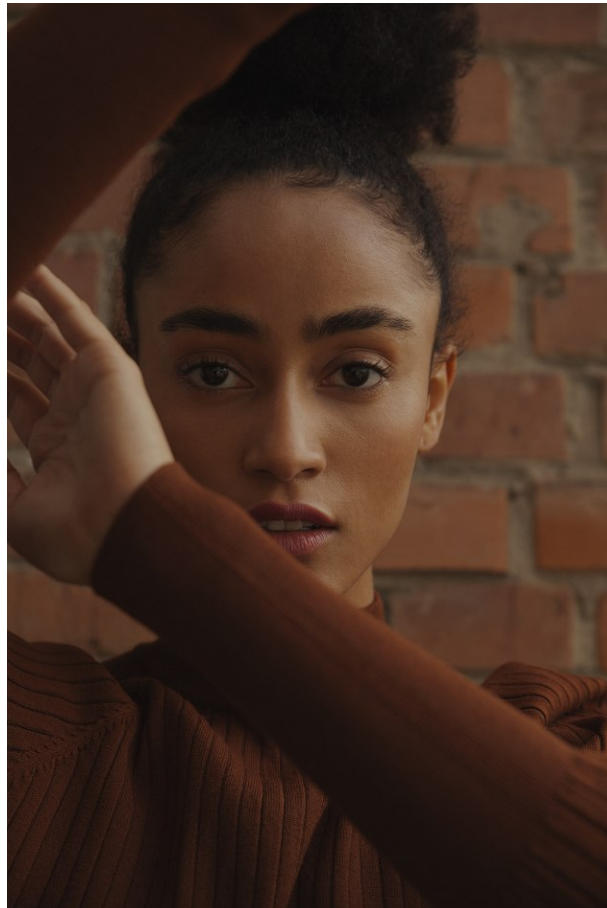

NANCHE

T: +43 1 586 90 27

office@stellamodels.com

www.stellamodels.com

STELLA
MODELS