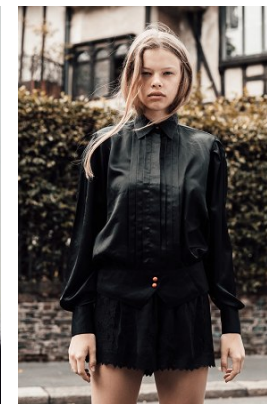

*office@stellamodels.com*

[www.stellamodels.com](http://www.stellamodels.com)

HEIGHT	BUST	DRESS	WAIST	HIPS	SHOES	HAIR	EYES
180	87	34-36	64	92	39	BLONDE	GREEN