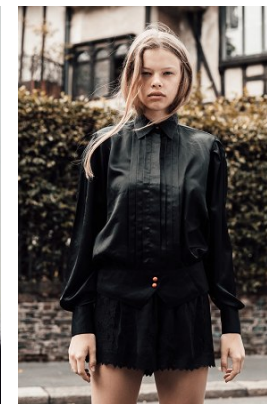

office@stellamodels.com

www.stellamodels.com

HEIGHT	BUST	DRESS	WAIST	HIPS	SHOES	HAIR	EYES
180	87	34-36	64	92	39	BLONDE	GREEN