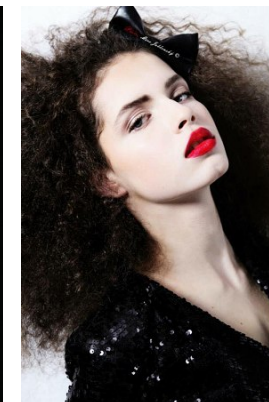

office@stellamodels.com

www.stellamodels.com

HEIGHT	BUST	WAIST	HIPS	SHOES	HAIR	EYES
178	80	60	89	40	DARK BROWN	GREEN/GREY