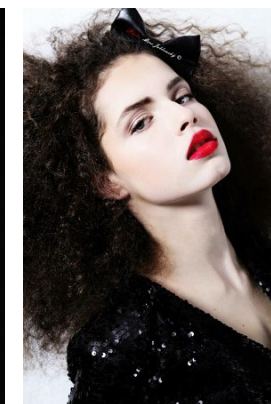

office@stellamodels.com

www.stellamodels.com

HEIGHT	BUST	WAIST	HIPS	SHOES	HAIR	EYES
178	80	60	89	40	DARK BROWN	GREEN/GREY