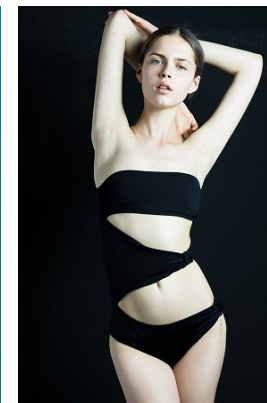

office@stellamodels.com

www.stellamodels.com

HEIGHT	BUST	WAIST	HIPS	SHOES	HAIR	EYES
178	80	60	89	40	DARK BROWN	GREEN/GREY