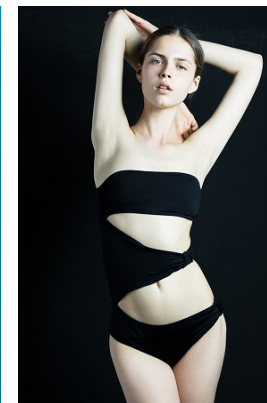

*office@stellamodels.com*

[www.stellamodels.com](http://www.stellamodels.com)

HEIGHT	BUST	WAIST	HIPS	SHOES	HAIR	EYES
178	80	60	89	40	DARK BROWN	GREEN/GREY