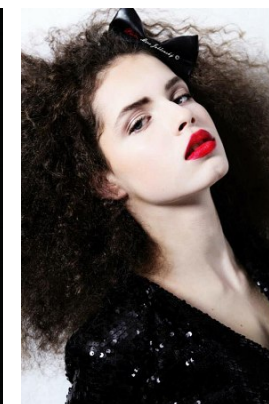

office@stellamodels.com

www.stellamodels.com

HEIGHT	BUST	WAIST	HIPS	SHOES	HAIR	EYES
178	80	60	89	40	DARK BROWN	GREEN/GREY