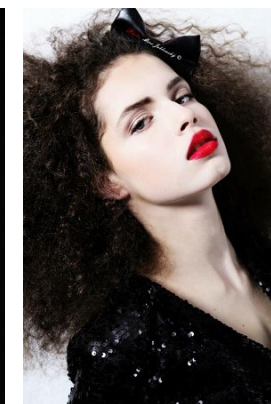

*office@stellamodels.com*

[www.stellamodels.com](http://www.stellamodels.com)

HEIGHT	BUST	WAIST	HIPS	SHOES	HAIR	EYES
178	80	60	89	40	DARK BROWN	GREEN/GREY