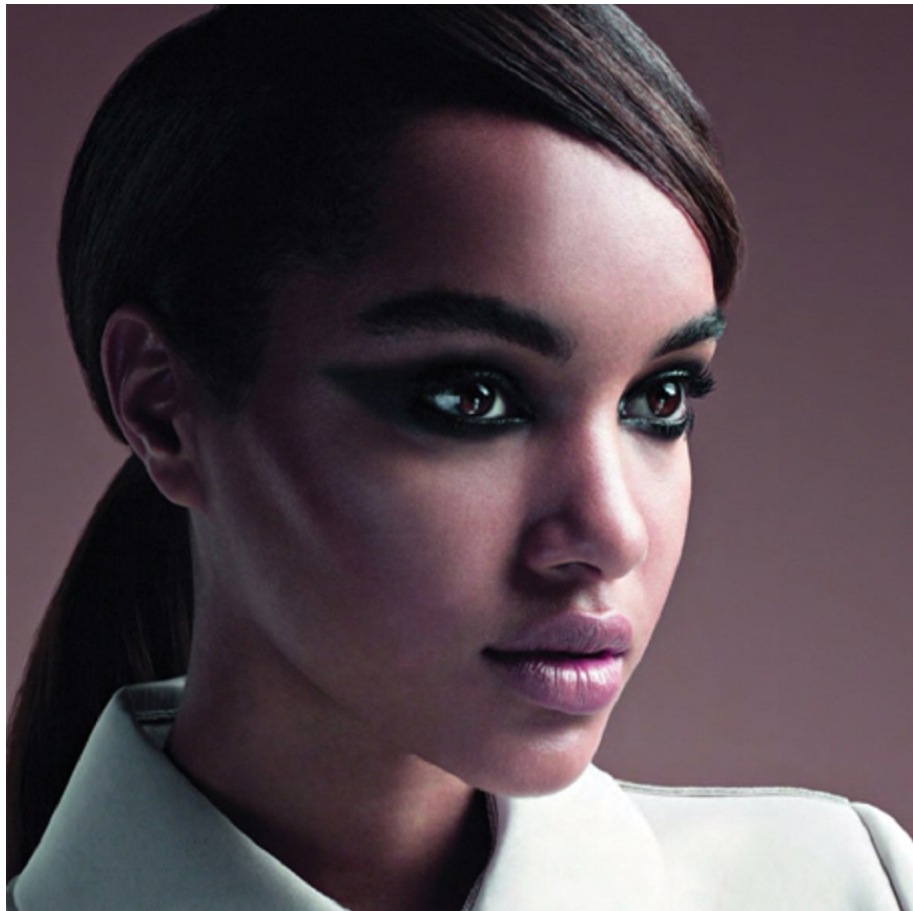

ELSA BALDAIA

T: +43 1 586 90 27

office@stellamodels.com

www.stellamodels.com

—
STELLA
MODELS
×