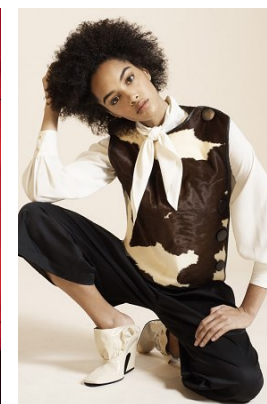

www.stellamodels.com

—
STELLA
MODELS
×

HEIGHT	BUST	WAIST	HIPS	SHOES	HAIR	EYES
178	86	63	92	39	BLACK	BROWN