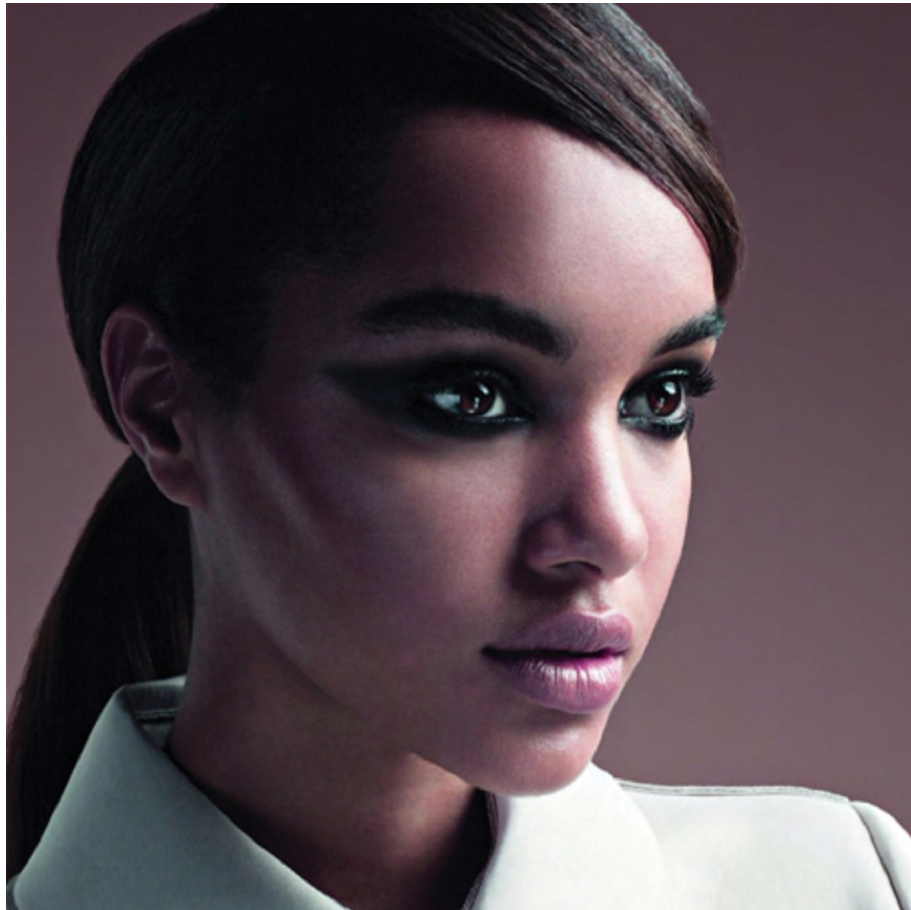

ELSA BALDAIA

T: +43 1 586 90 27

office@stellamodels.com

www.stellamodels.com

—
STELLA
MODELS
×