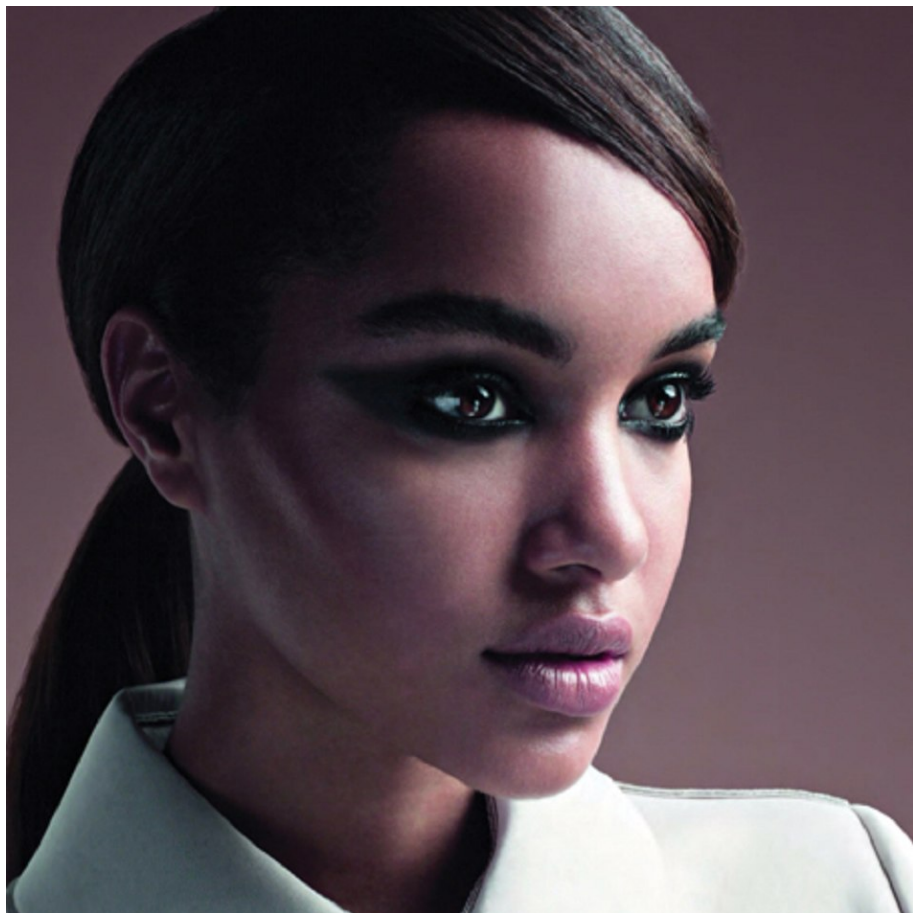

ELSA BALDAIA

T: +43 1 586 90 27

office@stellamodels.com

www.stellamodels.com

—
STELLA
MODELS
×