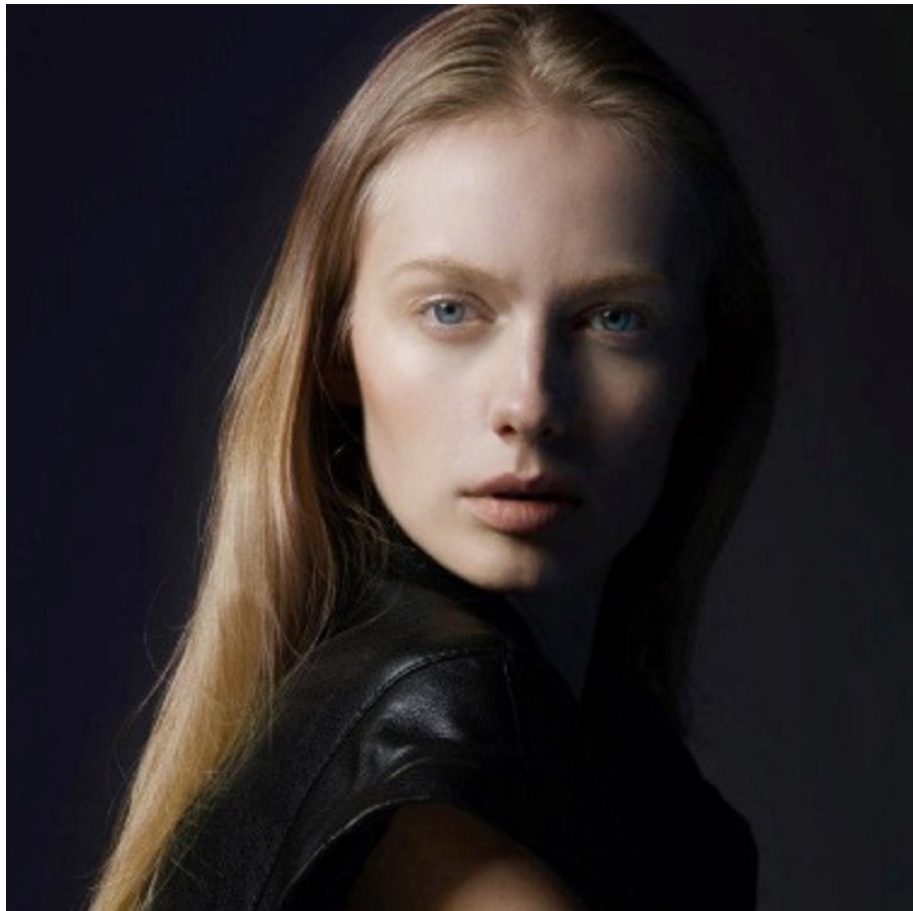

ZANETA SITKO

T: +43 1 586 90 27

office@stellamodels.com

www.stellamodels.com

—
STELLA
MODELS
×