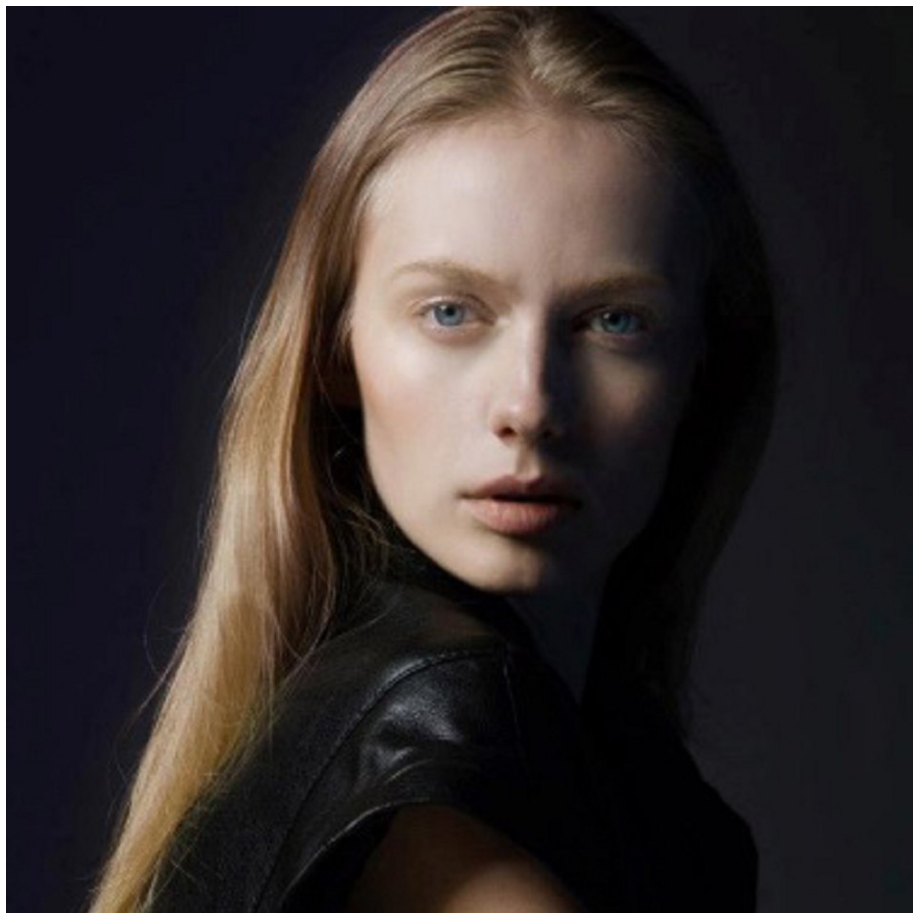

ZANETA SITKO

T: +43 1 586 90 27

office@stellamodels.com

www.stellamodels.com

—
STELLA
MODELS
×