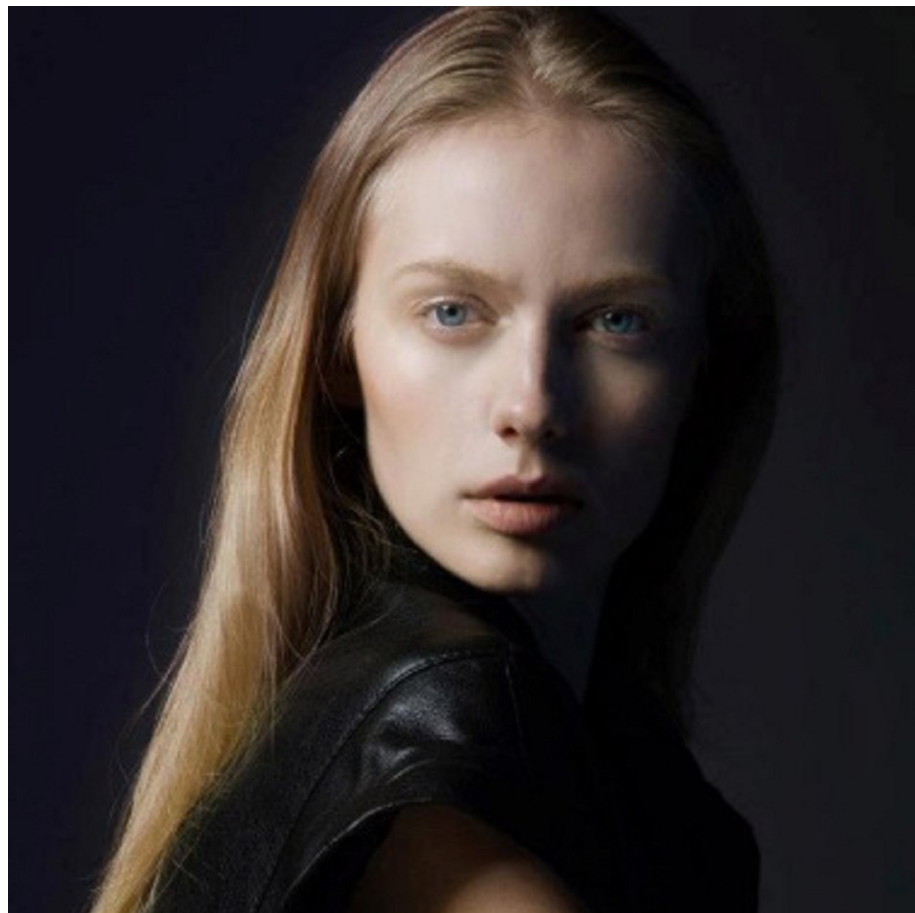

ZANETA SITKO

T: +43 1 586 90 27

office@stellamodels.com

www.stellamodels.com

—
STELLA
MODELS
×