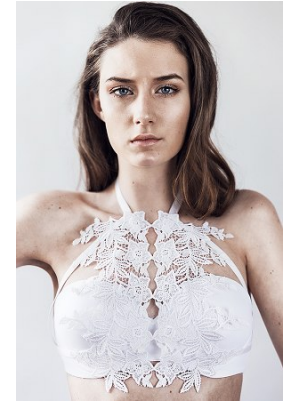

[www.stellamodels.com](http://www.stellamodels.com)

—  
STELLA  
MODELS  
×

HEIGHT	BUST	DRESS	WAIST	HIPS	SHOES	HAIR	EYES
180	87	34-36	66	92	40	DARK BLONDE	BLUE