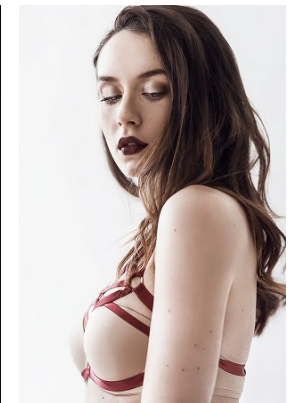

[www.stellamodels.com](http://www.stellamodels.com)

—  
STELLA  
MODELS  
×

HEIGHT	BUST	DRESS	WAIST	HIPS	SHOES	HAIR	EYES
180	87	34-36	66	92	40	DARK BLONDE	BLUE