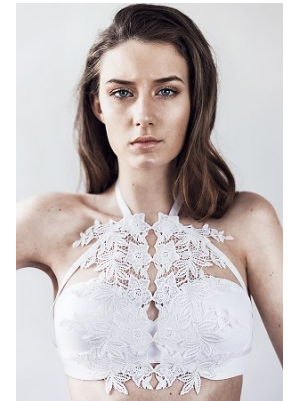

www.stellamodels.com

—
STELLA
MODELS
×

HEIGHT	BUST	DRESS	WAIST	HIPS	SHOES	HAIR	EYES
180	87	34-36	66	92	40	DARK BLONDE	BLUE