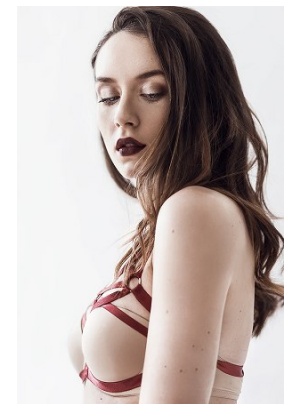

www.stellamodels.com

—
STELLA
MODELS
×

HEIGHT	BUST	DRESS	WAIST	HIPS	SHOES	HAIR	EYES
180	87	34-36	66	92	40	DARK BLONDE	BLUE