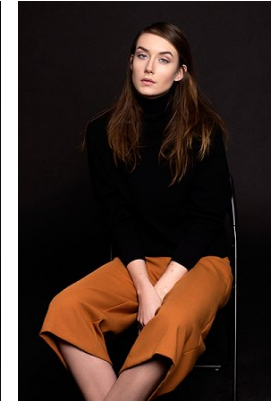

[www.stellamodels.com](http://www.stellamodels.com)

—  
STELLA  
MODELS  
×

HEIGHT	BUST	DRESS	WAIST	HIPS	SHOES	HAIR	EYES
180	87	34-36	66	92	40	DARK BLONDE	BLUE