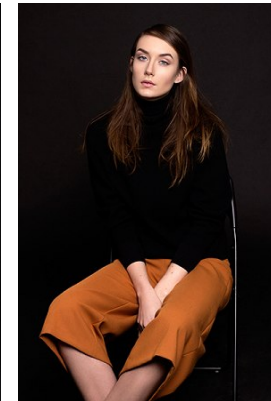

www.stellamodels.com

—
STELLA
MODELS
×

HEIGHT	BUST	DRESS	WAIST	HIPS	SHOES	HAIR	EYES
180	87	34-36	66	92	40	DARK BLONDE	BLUE