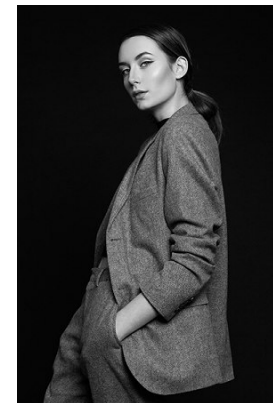

[www.stellamodels.com](http://www.stellamodels.com)

—  
STELLA  
MODELS  
×

HEIGHT	BUST	DRESS	WAIST	HIPS	SHOES	HAIR	EYES
180	87	34-36	66	92	40	DARK BLONDE	BLUE