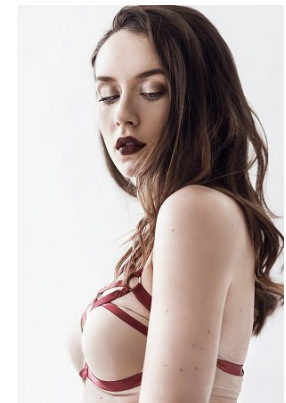

[www.stellamodels.com](http://www.stellamodels.com)

—  
STELLA  
MODELS  
×

HEIGHT	BUST	DRESS	WAIST	HIPS	SHOES	HAIR	EYES
180	87	34-36	66	92	40	DARK BLONDE	BLUE