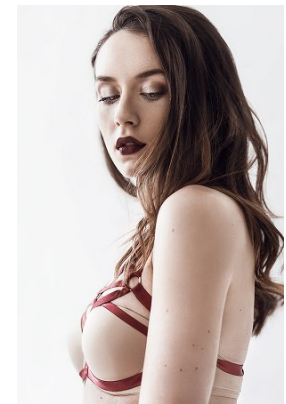

www.stellamodels.com

—
STELLA
MODELS
×

HEIGHT	BUST	DRESS	WAIST	HIPS	SHOES	HAIR	EYES
180	87	34-36	66	92	40	DARK BLONDE	BLUE