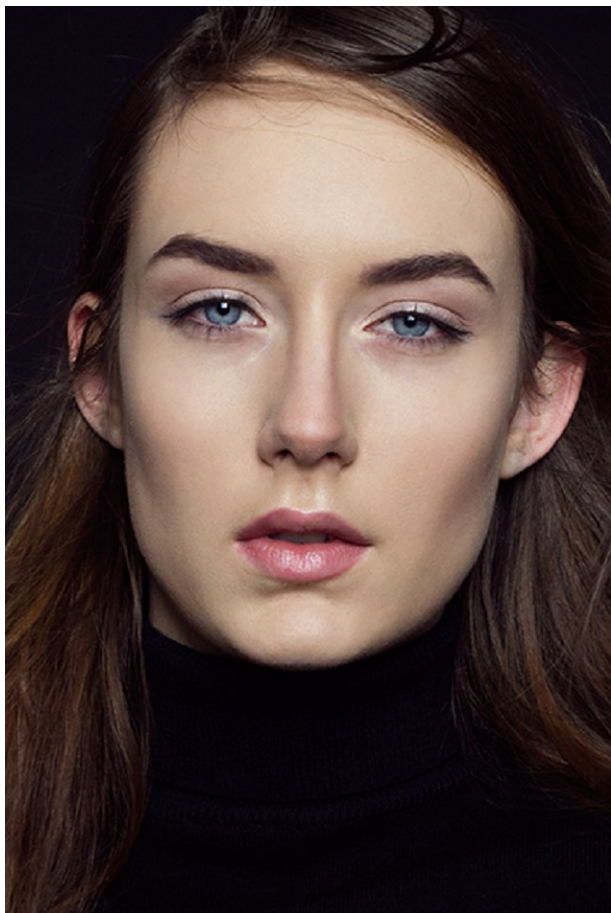

LISA RESCH

T: +43 1 586 90 27

office@stellamodels.com

www.stellamodels.com

—
STELLA
MODELS
×