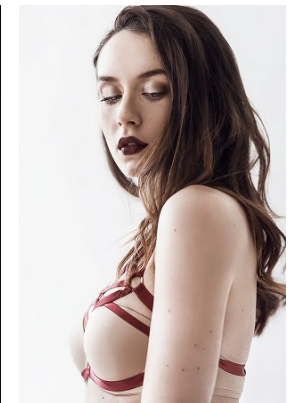

www.stellamodels.com

—
STELLA
MODELS
×

HEIGHT	BUST	DRESS	WAIST	HIPS	SHOES	HAIR	EYES
180	87	34-36	66	92	40	DARK BLONDE	BLUE