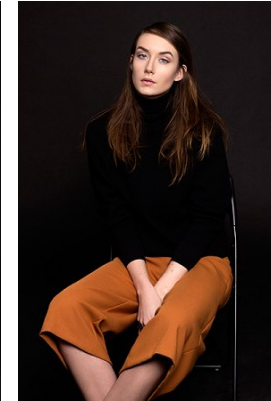

www.stellamodels.com

—
STELLA
MODELS
×

HEIGHT	BUST	DRESS	WAIST	HIPS	SHOES	HAIR	EYES
180	87	34-36	66	92	40	DARK BLONDE	BLUE