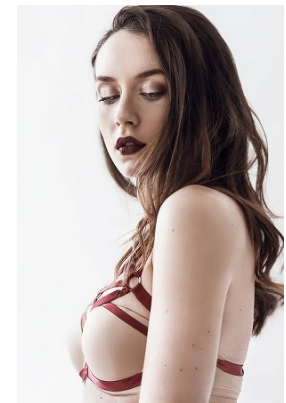

www.stellamodels.com

—
STELLA
MODELS
×

HEIGHT	BUST	DRESS	WAIST	HIPS	SHOES	HAIR	EYES
180	87	34-36	66	92	40	DARK BLONDE	BLUE