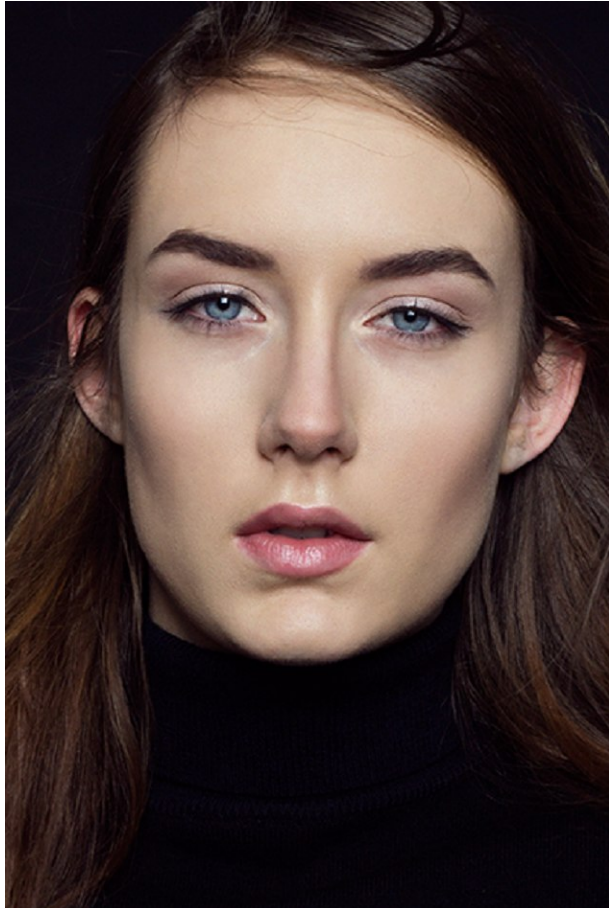

LISA RESCH

T: +43 1 586 90 27

office@stellamodels.com

www.stellamodels.com

—
STELLA
MODELS
×