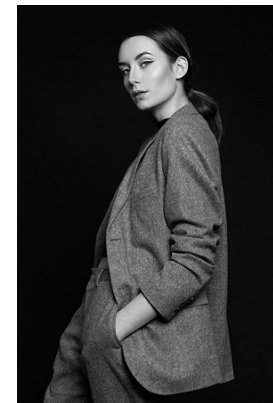

www.stellamodels.com

—
STELLA
MODELS
×

HEIGHT	BUST	DRESS	WAIST	HIPS	SHOES	HAIR	EYES
180	87	34-36	66	92	40	DARK BLONDE	BLUE