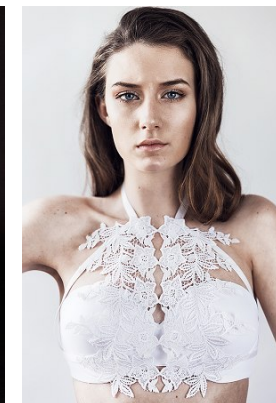

[www.stellamodels.com](http://www.stellamodels.com)

—  
STELLA  
MODELS  
×

HEIGHT	BUST	DRESS	WAIST	HIPS	SHOES	HAIR	EYES
180	87	34-36	66	92	40	DARK BLONDE	BLUE