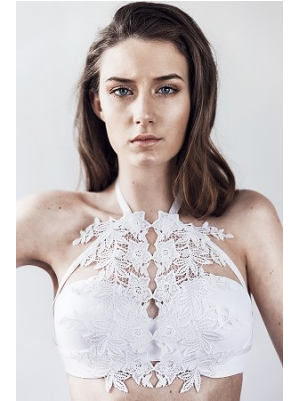

www.stellamodels.com

—
STELLA
MODELS
×

HEIGHT	BUST	DRESS	WAIST	HIPS	SHOES	HAIR	EYES
180	87	34-36	66	92	40	DARK BLONDE	BLUE