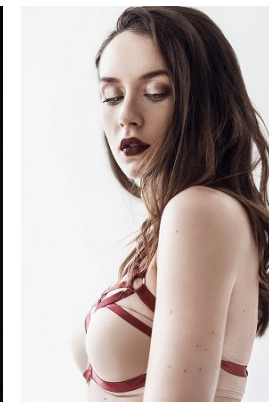

[www.stellamodels.com](http://www.stellamodels.com)

—  
STELLA  
MODELS  
×

HEIGHT	BUST	DRESS	WAIST	HIPS	SHOES	HAIR	EYES
180	87	34-36	66	92	40	DARK BLONDE	BLUE