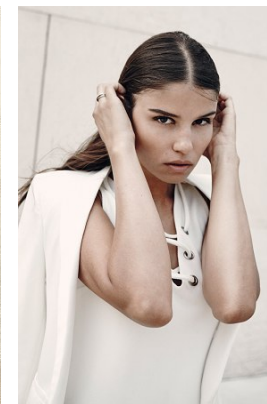

www.stellamodels.com

—
STELLA
MODELS
×

HEIGHT	BUST	DRESS	WAIST	HIPS	SHOES	HAIR	EYES
178	83	36	62	89	40	BROWN	BROWN