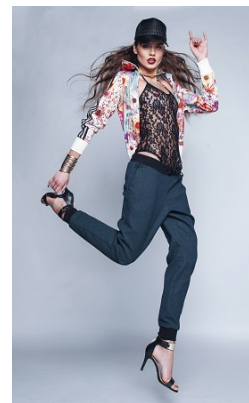

www.stellamodels.com

—
STELLA
MODELS
×

HEIGHT	BUST	DRESS	WAIST	HIPS	SHOES	HAIR	EYES
178	83	36	62	89	40	BROWN	BROWN