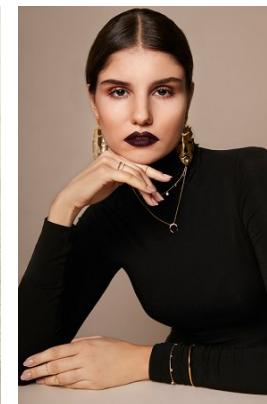

www.stellamodels.com

—
STELLA
MODELS
×

| | | | | | | | |
|--------|------|-------|-------|------|-------|-------|-------|
| HEIGHT | BUST | DRESS | WAIST | HIPS | SHOES | HAIR | EYES |
| 178 | 83 | 36 | 62 | 89 | 40 | BROWN | BROWN |