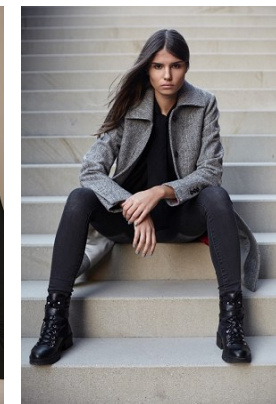

www.stellamodels.com

—
STELLA
MODELS
×

HEIGHT	BUST	DRESS	WAIST	HIPS	SHOES	HAIR	EYES
178	83	36	62	89	40	BROWN	BROWN