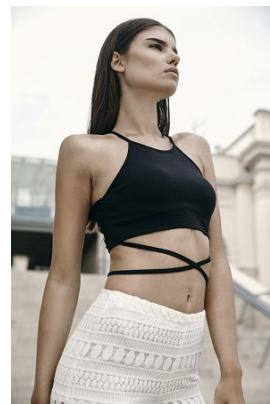

www.stellamodels.com

—
STELLA
MODELS
×

HEIGHT	BUST	DRESS	WAIST	HIPS	SHOES	HAIR	EYES
178	83	36	62	89	40	BROWN	BROWN