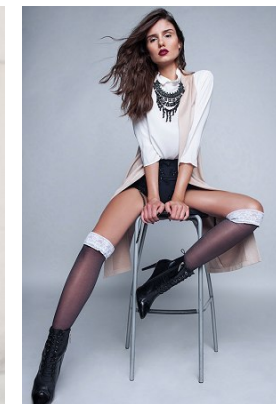

www.stellamodels.com

—
STELLA
MODELS
×

HEIGHT	BUST	DRESS	WAIST	HIPS	SHOES	HAIR	EYES
178	83	36	62	89	40	BROWN	BROWN