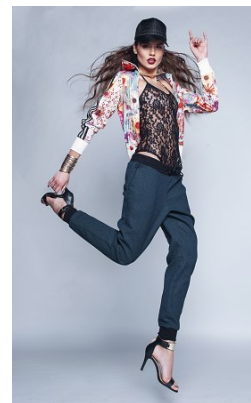

www.stellamodels.com

—
STELLA
MODELS
×

HEIGHT	BUST	DRESS	WAIST	HIPS	SHOES	HAIR	EYES
178	83	36	62	89	40	BROWN	BROWN