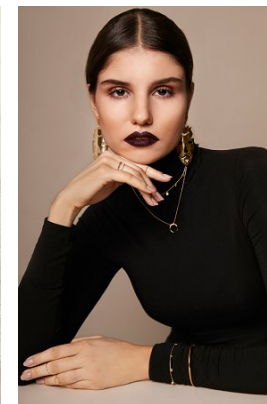

www.stellamodels.com

—
STELLA
MODELS
×

HEIGHT	BUST	DRESS	WAIST	HIPS	SHOES	HAIR	EYES
178	83	36	62	89	40	BROWN	BROWN