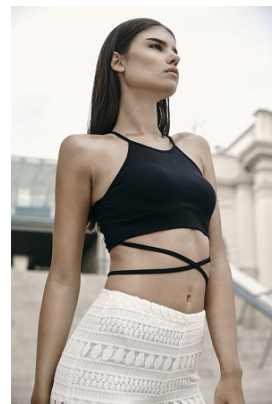

www.stellamodels.com

—
STELLA
MODELS
×

HEIGHT	BUST	DRESS	WAIST	HIPS	SHOES	HAIR	EYES
178	83	36	62	89	40	BROWN	BROWN