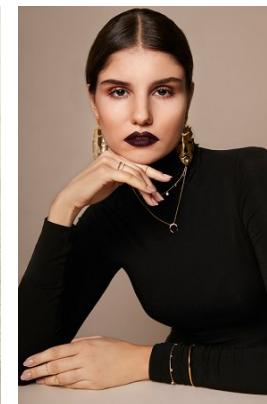

[www.stellamodels.com](http://www.stellamodels.com)

—  
STELLA  
MODELS  
×

HEIGHT	BUST	DRESS	WAIST	HIPS	SHOES	HAIR	EYES
178	83	36	62	89	40	BROWN	BROWN