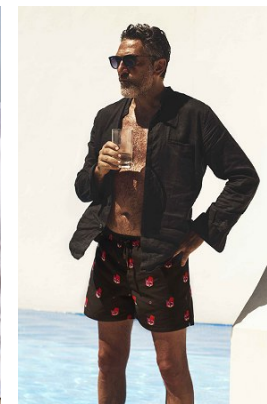

www.stellamodels.com

—
STELLA
MODELS
×

HEIGHT	CHEST	WAIST	SHOES	HAIR	EYES
184	106	94	43	SALT AND PEPPER	GREEN