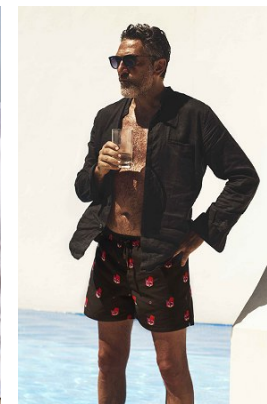

[www.stellamodels.com](http://www.stellamodels.com)

—  
STELLA  
MODELS  
×

HEIGHT  
184

CHEST  
106

WAIST  
94

SHOES  
43

HAIR  
SALT AND PEPPER

EYES  
GREEN