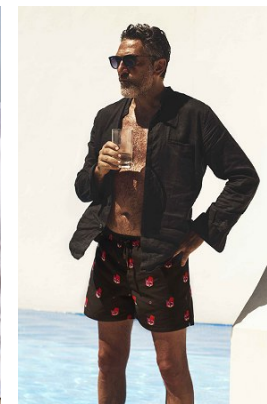

[www.stellamodels.com](http://www.stellamodels.com)

—  
STELLA  
MODELS  
×

HEIGHT	CHEST	WAIST	SHOES	HAIR	EYES
184	106	94	43	SALT AND PEPPER	GREEN