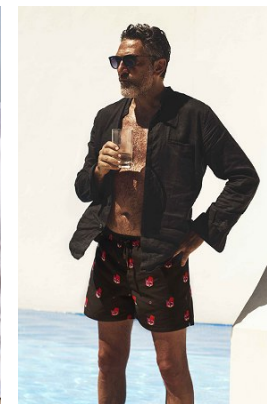

www.stellamodels.com

—
STELLA
MODELS
×

HEIGHT
184

CHEST
106

WAIST
94

SHOES
43

HAIR
SALT AND PEPPER

EYES
GREEN