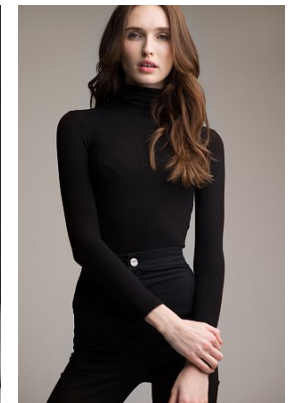

www.stellamodels.com

—
STELLA
MODELS
×

HEIGHT	BUST	DRESS	WAIST	HIPS	SHOES	HAIR	EYES
180	84	34-36	59	88	40.5	BROWN	GREEN