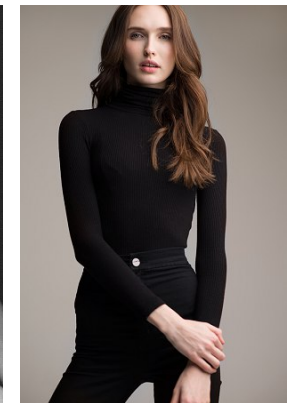

www.stellamodels.com

—
STELLA
MODELS
×

HEIGHT	BUST	DRESS	WAIST	HIPS	SHOES	HAIR	EYES
180	84	34-36	59	88	40.5	BROWN	GREEN