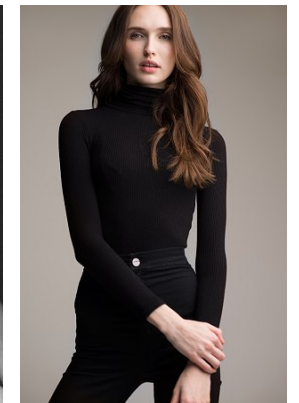

[www.stellamodels.com](http://www.stellamodels.com)

—  
STELLA  
MODELS  
×

HEIGHT	BUST	DRESS	WAIST	HIPS	SHOES	HAIR	EYES
180	84	34-36	59	88	40.5	BROWN	GREEN