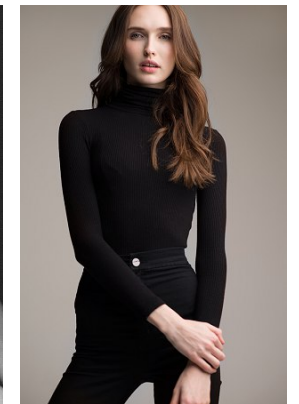

www.stellamodels.com

—
STELLA
MODELS
×

HEIGHT	BUST	DRESS	WAIST	HIPS	SHOES	HAIR	EYES
180	84	34-36	59	88	40.5	BROWN	GREEN