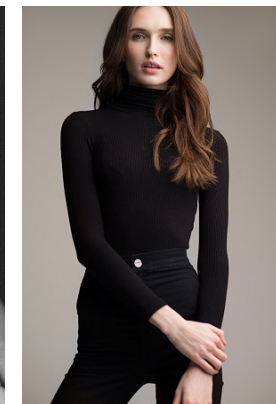

www.stellamodels.com

—
STELLA
MODELS
×

| | | | | | | | |
|--------|------|-------|-------|------|-------|-------|-------|
| HEIGHT | BUST | DRESS | WAIST | HIPS | SHOES | HAIR | EYES |
| 180 | 84 | 34-36 | 59 | 88 | 40.5 | BROWN | GREEN |