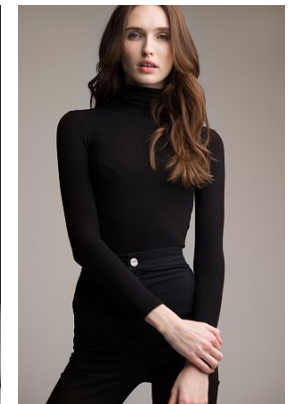

www.stellamodels.com

—
STELLA
MODELS
×

HEIGHT	BUST	DRESS	WAIST	HIPS	SHOES	HAIR	EYES
180	84	34-36	59	88	40.5	BROWN	GREEN