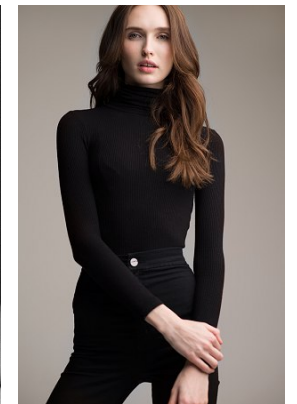

www.stellamodels.com

—
STELLA
MODELS
×

HEIGHT	BUST	DRESS	WAIST	HIPS	SHOES	HAIR	EYES
180	84	34-36	59	88	40.5	BROWN	GREEN