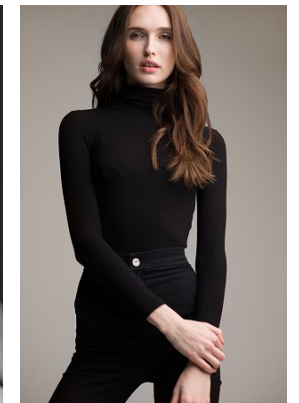

www.stellamodels.com

—
STELLA
MODELS
×

HEIGHT	BUST	DRESS	WAIST	HIPS	SHOES	HAIR	EYES
180	84	34-36	59	88	40.5	BROWN	GREEN