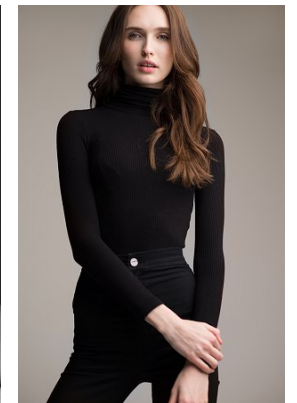

www.stellamodels.com

—
STELLA
MODELS
×

HEIGHT	BUST	DRESS	WAIST	HIPS	SHOES	HAIR	EYES
180	84	34-36	59	88	40.5	BROWN	GREEN