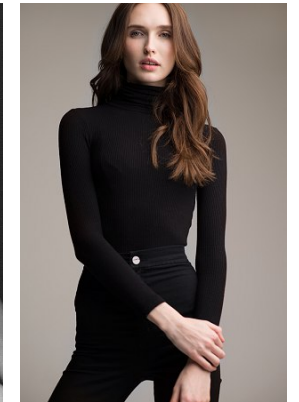

www.stellamodels.com

—
STELLA
MODELS
×

| | | | | | | | |
|--------|------|-------|-------|------|-------|-------|-------|
| HEIGHT | BUST | DRESS | WAIST | HIPS | SHOES | HAIR | EYES |
| 180 | 84 | 34-36 | 59 | 88 | 40.5 | BROWN | GREEN |