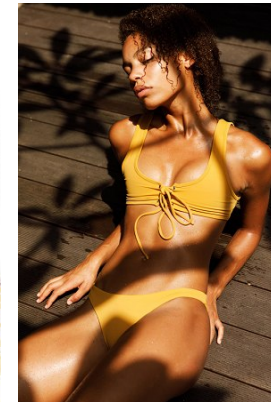

www.stellamodels.com

—
STELLA
MODELS
×

HEIGHT	BUST	DRESS	WAIST	HIPS	SHOES	HAIR	EYES
179	84	34-36	63	92	40.5	BROWN	GREEN