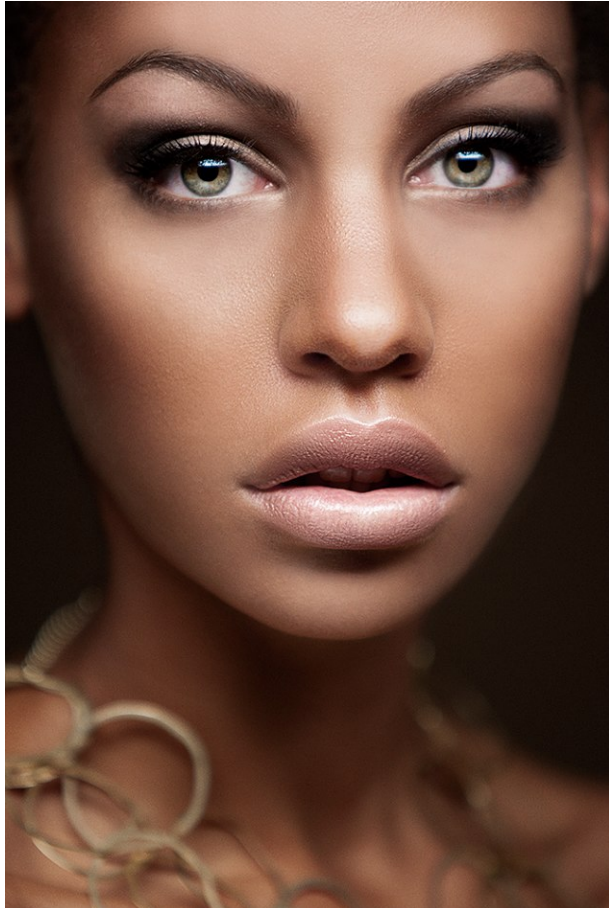

ADIMA

T: +43 1 586 90 27

office@stellamodels.com

—
STELLA
MODELS

www.stellamodels.com