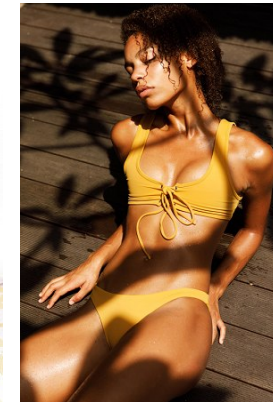

www.stellamodels.com

—
STELLA
MODELS
×

HEIGHT	BUST	DRESS	WAIST	HIPS	SHOES	HAIR	EYES
179	84	34-36	63	92	40.5	BROWN	GREEN