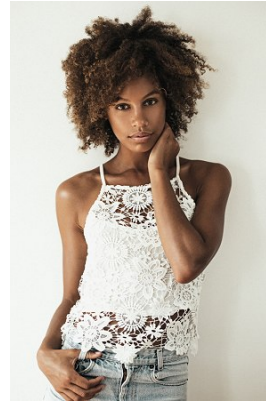

—
STELLA
MODELS

www.stellamodels.com

HEIGHT	BUST	DRESS	WAIST	HIPS	SHOES	HAIR	EYES
179	84	34-36	63	92	40.5	BROWN	GREEN