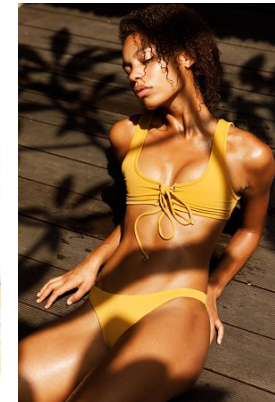

—
STELLA
MODELS

www.stellamodels.com

HEIGHT	BUST	DRESS	WAIST	HIPS	SHOES	HAIR	EYES
179	84	34-36	63	92	40.5	BROWN	GREEN