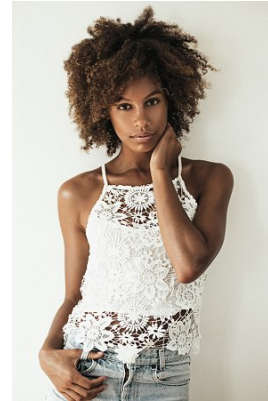

www.stellamodels.com

—
STELLA
MODELS
×

HEIGHT	BUST	DRESS	WAIST	HIPS	SHOES	HAIR	EYES
179	84	34-36	63	92	40.5	BROWN	GREEN