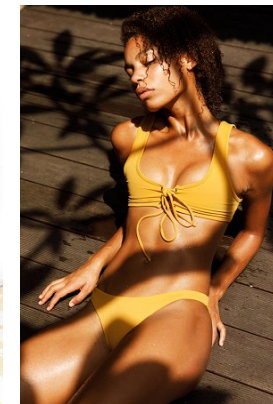

www.stellamodels.com

—
STELLA
MODELS
×

HEIGHT	BUST	DRESS	WAIST	HIPS	SHOES	HAIR	EYES
179	84	34-36	63	92	40.5	BROWN	GREEN