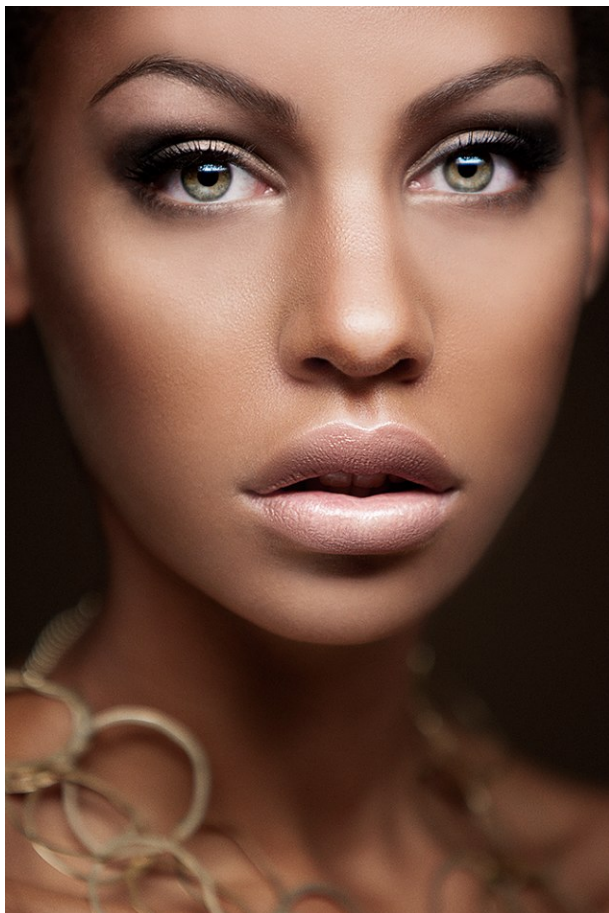

ADIMA

T: +43 1 586 90 27

office@stellamodels.com

www.stellamodels.com

—
STELLA
MODELS
×