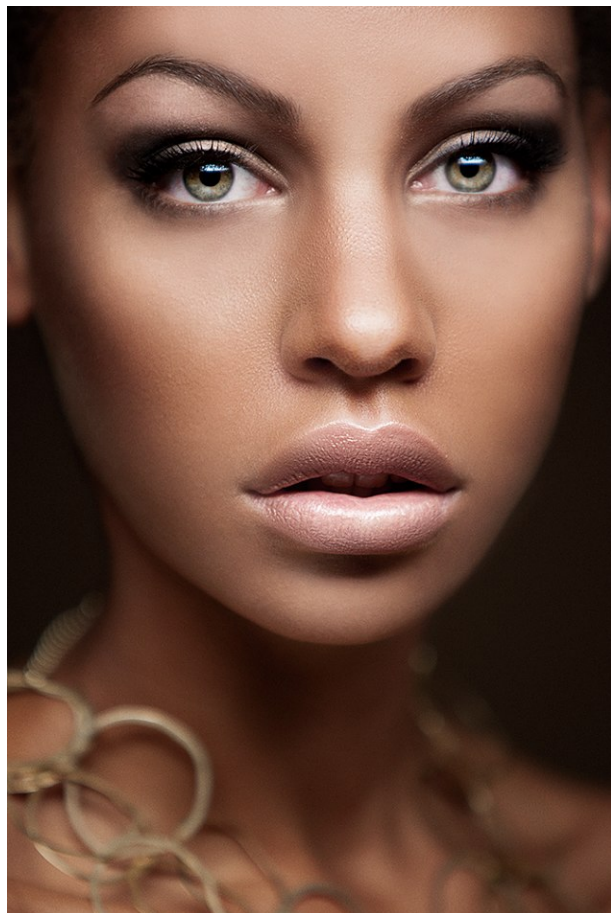

ADIMA

T: +43 1 586 90 27

office@stellamodels.com

www.stellamodels.com

—
STELLA
MODELS
×