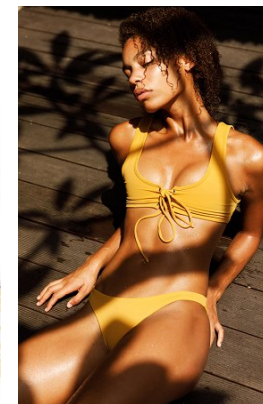

www.stellamodels.com

—
STELLA
MODELS
×

HEIGHT	BUST	DRESS	WAIST	HIPS	SHOES	HAIR	EYES
179	84	34-36	63	92	40.5	BROWN	GREEN