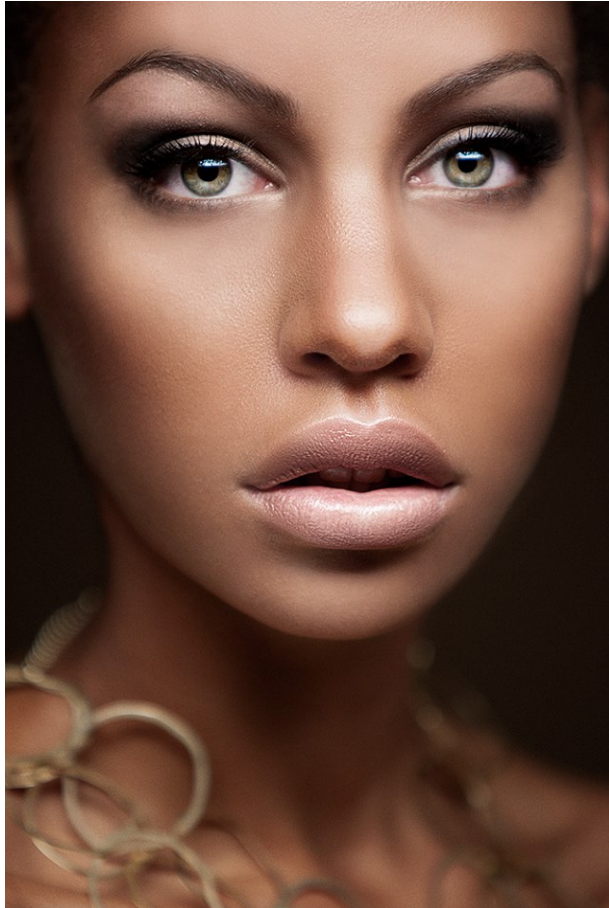

ADIMA

T: +43 1 586 90 27

office@stellamodels.com

www.stellamodels.com

—
STELLA
MODELS
×