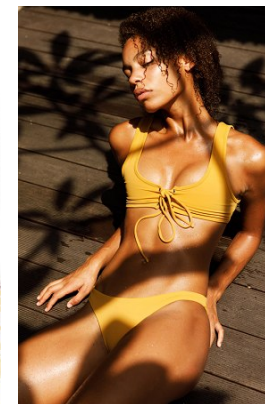

www.stellamodels.com

—
STELLA
MODELS
×

HEIGHT	BUST	DRESS	WAIST	HIPS	SHOES	HAIR	EYES
179	84	34-36	63	92	40.5	BROWN	GREEN