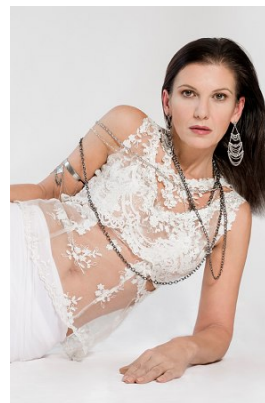

www.stellamodels.com

—
STELLA
MODELS
×

HEIGHT	BUST	DRESS	WAIST	HIPS	SHOES	HAIR	EYES
176	94	36-38	67	93	41	BROWN	BROWN