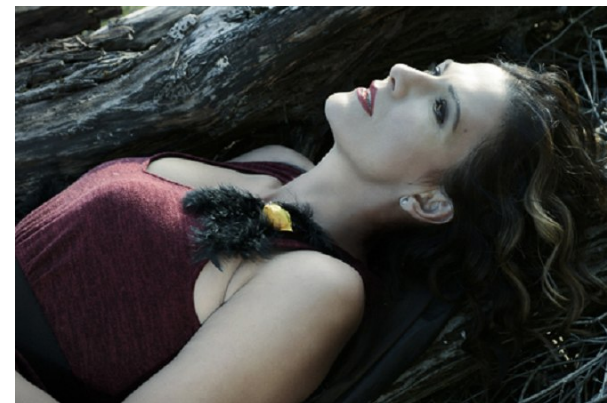

[www.stellamodels.com](http://www.stellamodels.com)

—  
STELLA  
MODELS  
×

HEIGHT	BUST	DRESS	WAIST	HIPS	SHOES	HAIR	EYES
176	91	36-38	67	90	41	BROWN	BROWN