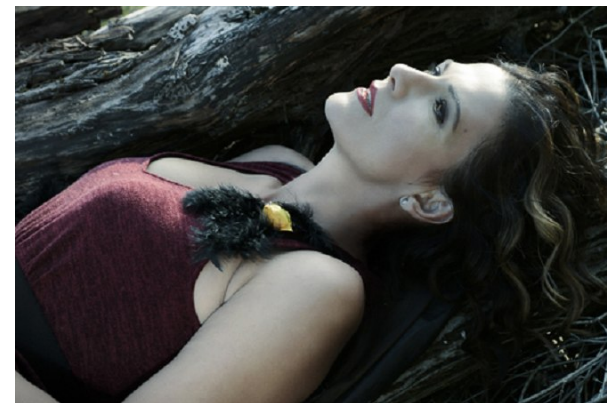

www.stellamodels.com

—
STELLA
MODELS
×

HEIGHT	BUST	DRESS	WAIST	HIPS	SHOES	HAIR	EYES
176	91	36-38	67	90	41	BROWN	BROWN