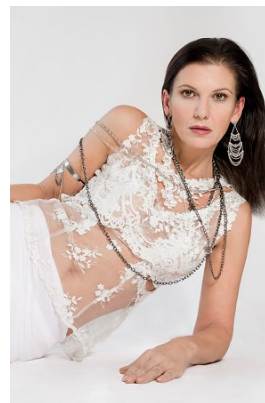

[www.stellamodels.com](http://www.stellamodels.com)

—  
STELLA  
MODELS  
×

HEIGHT	BUST	DRESS	WAIST	HIPS	SHOES	HAIR	EYES
176	94	36-38	67	93	41	BROWN	BROWN