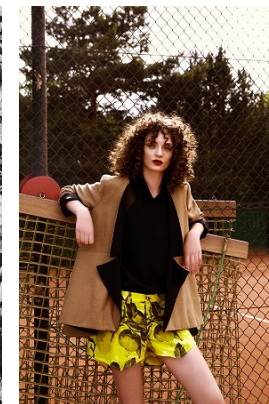

—
STELLA
MODELS
×

www.stellamodels.com

HEIGHT	BUST	DRESS	WAIST	HIPS	SHOES	HAIR	EYES
177	80	34	58	87	38	BROWN	BLUE