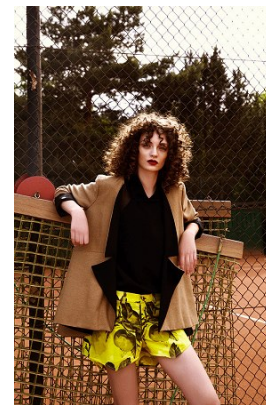

office@stellamodels.com

www.stellamodels.com

HEIGHT	BUST	DRESS	WAIST	HIPS	SHOES	HAIR	EYES
177	80	34	58	87	38	BROWN	BLUE