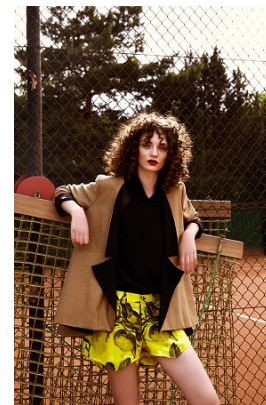

*office@stellamodels.com*

[www.stellamodels.com](http://www.stellamodels.com)

HEIGHT	BUST	DRESS	WAIST	HIPS	SHOES	HAIR	EYES
177	80	34	58	87	38	BROWN	BLUE