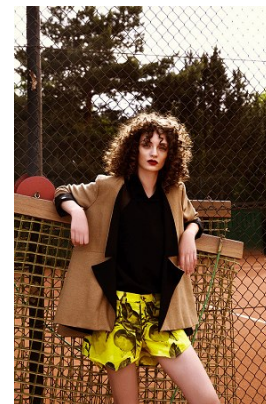

office@stellamodels.com

www.stellamodels.com

HEIGHT	BUST	DRESS	WAIST	HIPS	SHOES	HAIR	EYES
177	80	34	58	87	38	BROWN	BLUE