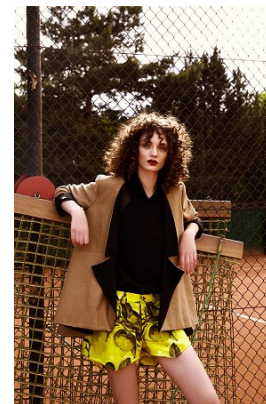

*office@stellamodels.com*

[www.stellamodels.com](http://www.stellamodels.com)

HEIGHT	BUST	DRESS	WAIST	HIPS	SHOES	HAIR	EYES
177	80	34	58	87	38	BROWN	BLUE