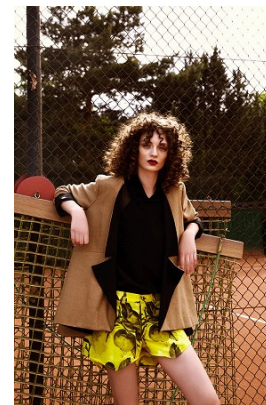

www.stellamodels.com

—
STELLA
MODELS
×

HEIGHT	BUST	DRESS	WAIST	HIPS	SHOES	HAIR	EYES
177	80	34	58	87	38	BROWN	BLUE