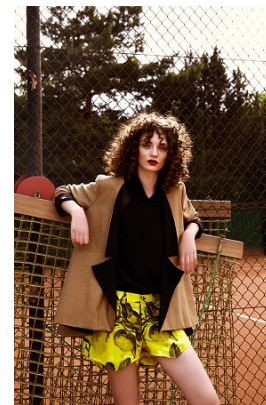

—
STELLA
MODELS
×

www.stellamodels.com

HEIGHT	BUST	DRESS	WAIST	HIPS	SHOES	HAIR	EYES
177	80	34	58	87	38	BROWN	BLUE