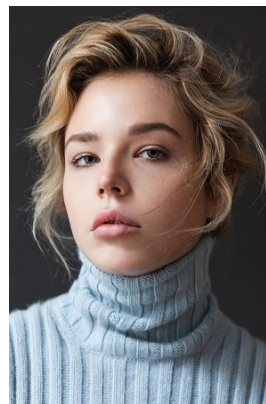

—
STELLA
MODELS
×

www.stellamodels.com

HEIGHT	BUST	DRESS	WAIST	HIPS	SHOES	HAIR	EYES
180	83	34	63	86	40.5	DARK BLONDE	GREEN/GREY