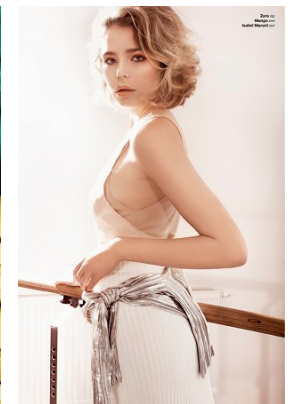

[www.stellamodels.com](http://www.stellamodels.com)

—  
STELLA  
MODELS  
×

HEIGHT	BUST	DRESS	WAIST	HIPS	SHOES	HAIR	EYES
180	83	34	63	86	40.5	DARK BLONDE	GREEN/GREY