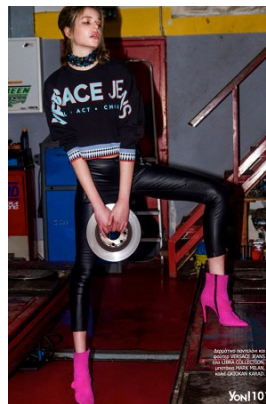

—
STELLA
MODELS
×

www.stellamodels.com

HEIGHT	BUST	DRESS	WAIST	HIPS	SHOES	HAIR	EYES
180	83	34	63	86	40.5	DARK BLONDE	GREEN/GREY