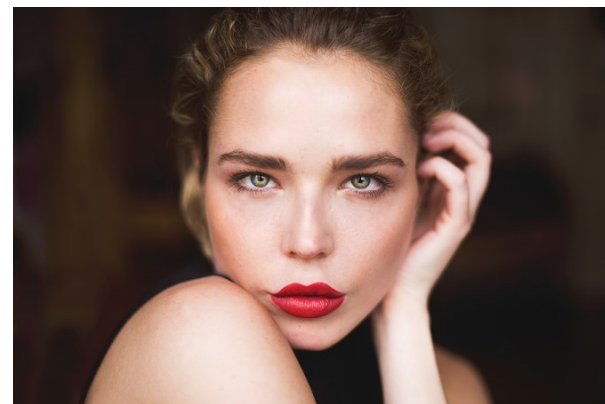

STELLA  
MODELS

[www.stellamodels.com](http://www.stellamodels.com)

HEIGHT	BUST	DRESS	WAIST	HIPS	SHOES	HAIR	EYES
180	82	34	63	89	40.5	DARK BLONDE	GREEN/GREY