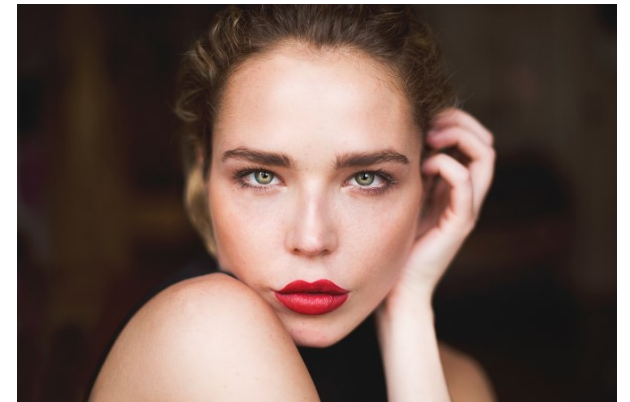

[www.stellamodels.com](http://www.stellamodels.com)

—  
STELLA  
MODELS  
×

HEIGHT	BUST	DRESS	WAIST	HIPS	SHOES	HAIR	EYES
180	83	34	63	86	40.5	DARK BLONDE	GREEN/GREY