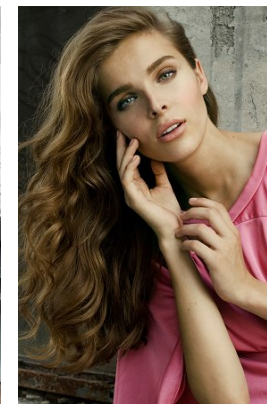

*office@stellamodels.com*

[www.stellamodels.com](http://www.stellamodels.com)

HEIGHT	BUST	WAIST	HIPS	SHOES	HAIR	EYES
177	86	61	90	40	BLONDE	GREEN