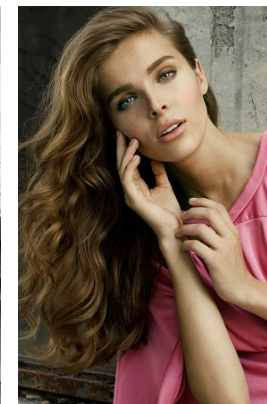

office@stellamodels.com

www.stellamodels.com

HEIGHT	BUST	WAIST	HIPS	SHOES	HAIR	EYES
177	86	61	90	40	BLONDE	GREEN