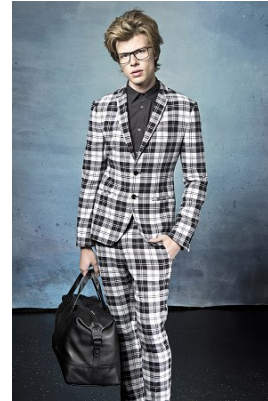

*office@stellamodels.com*

[www.stellamodels.com](http://www.stellamodels.com)

HEIGHT  
188

CHEST  
92

WAIST  
74

SHOES  
47.5

HAIR  
BLONDE

EYES  
BLUE