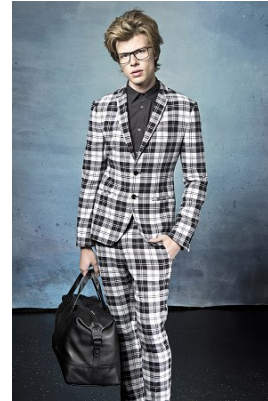

office@stellamodels.com

www.stellamodels.com

HEIGHT
188

CHEST
91

WAIST
71

SHOES
47.5

HAIR
BLONDE

EYES
BLUE