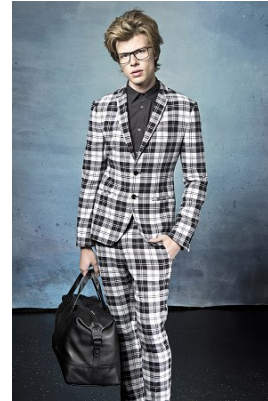

office@stellamodels.com

www.stellamodels.com

HEIGHT
188

CHEST
92

WAIST
74

SHOES
47.5

HAIR
BLONDE

EYES
BLUE