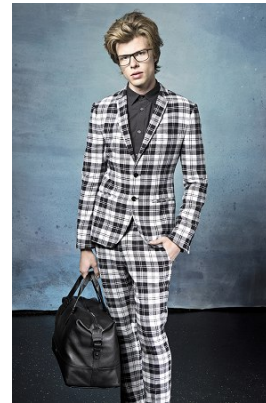

*office@stellamodels.com*

[www.stellamodels.com](http://www.stellamodels.com)

HEIGHT  
188

CHEST  
91

WAIST  
71

SHOES  
47.5

HAIR  
BLONDE

EYES  
BLUE