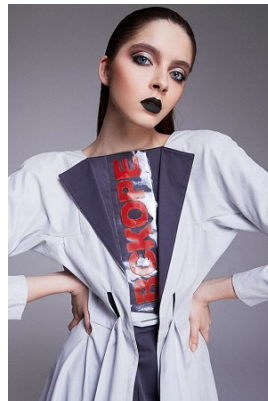

—
STELLA
MODELS
×

www.stellamodels.com

HEIGHT	BUST	DRESS	WAIST	HIPS	SHOES	HAIR	EYES
178	78	34-36	59	88	39	BRUNETTE	BLUE