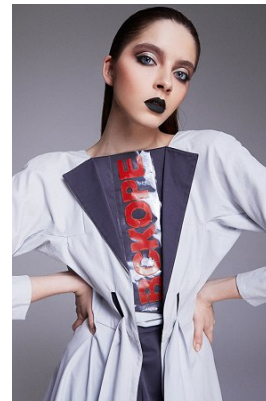

www.stellamodels.com

—
STELLA
MODELS
×

HEIGHT	BUST	DRESS	WAIST	HIPS	SHOES	HAIR	EYES
178	78	34-36	59	88	39	BRUNETTE	BLUE