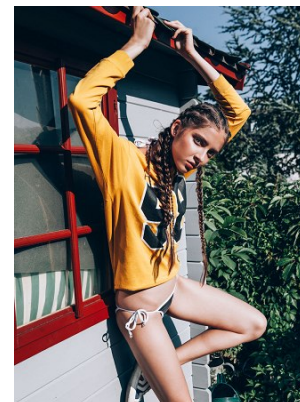

—
STELLA
MODELS
×

www.stellamodels.com

HEIGHT	BUST	DRESS	WAIST	HIPS	SHOES	HAIR	EYES
178	78	34-36	59	88	39	BRUNETTE	BLUE