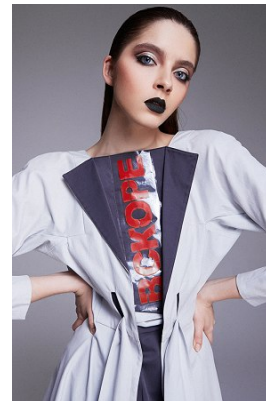

[www.stellamodels.com](http://www.stellamodels.com)

—  
STELLA  
MODELS  
×

HEIGHT	BUST	DRESS	WAIST	HIPS	SHOES	HAIR	EYES
178	78	34-36	59	88	39	BRUNETTE	BLUE