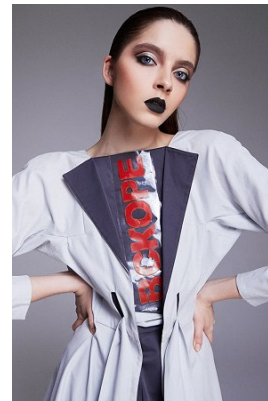

www.stellamodels.com

—
STELLA
MODELS
×

HEIGHT	BUST	DRESS	WAIST	HIPS	SHOES	HAIR	EYES
178	78	34-36	59	88	39	BRUNETTE	BLUE