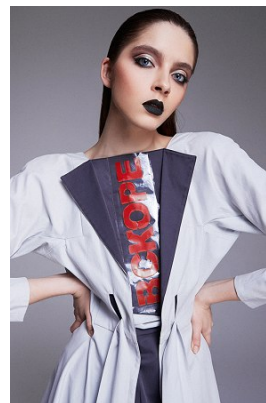

—
STELLA
MODELS
×

www.stellamodels.com

HEIGHT	BUST	DRESS	WAIST	HIPS	SHOES	HAIR	EYES
178	78	34-36	59	88	39	BRUNETTE	BLUE