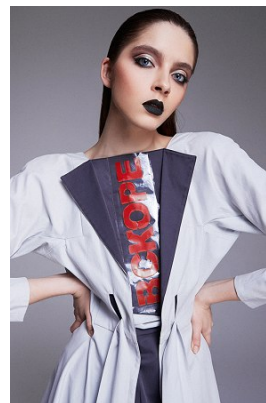

—  
STELLA  
MODELS  
×

[www.stellamodels.com](http://www.stellamodels.com)

HEIGHT	BUST	DRESS	WAIST	HIPS	SHOES	HAIR	EYES
178	78	34-36	59	88	39	BRUNETTE	BLUE