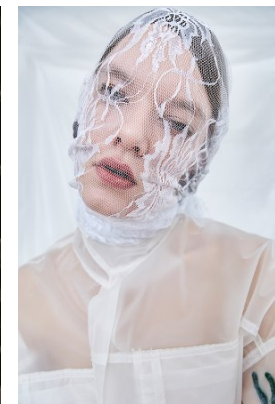

STELLA
MODELS

www.stellamodels.com

HEIGHT	BUST	DRESS	WAIST	HIPS	SHOES	HAIR	EYES
180	82	34	60	89	40	BLONDE	BLUE