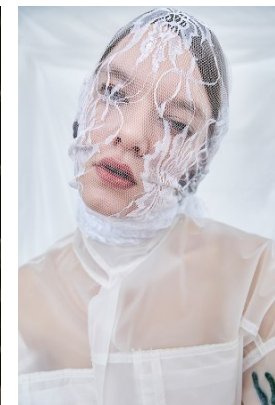

—
STELLA
MODELS
×

www.stellamodels.com

HEIGHT	BUST	DRESS	WAIST	HIPS	SHOES	HAIR	EYES
180	82	34	60	90	40	BLONDE	BLUE