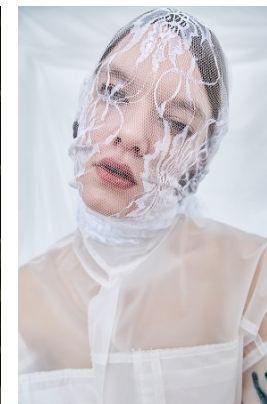

—  
STELLA  
MODELS  
×

www.stellamodels.com

HEIGHT	BUST	DRESS	WAIST	HIPS	SHOES	HAIR	EYES
180	82	34	60	90	40	BLONDE	BLUE