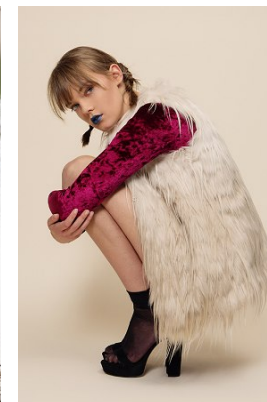

[www.stellamodels.com](http://www.stellamodels.com)

—  
STELLA  
MODELS  
×

HEIGHT	BUST	DRESS	WAIST	HIPS	SHOES	HAIR	EYES
180	82	34	61	88	40	BLONDE	BLUE